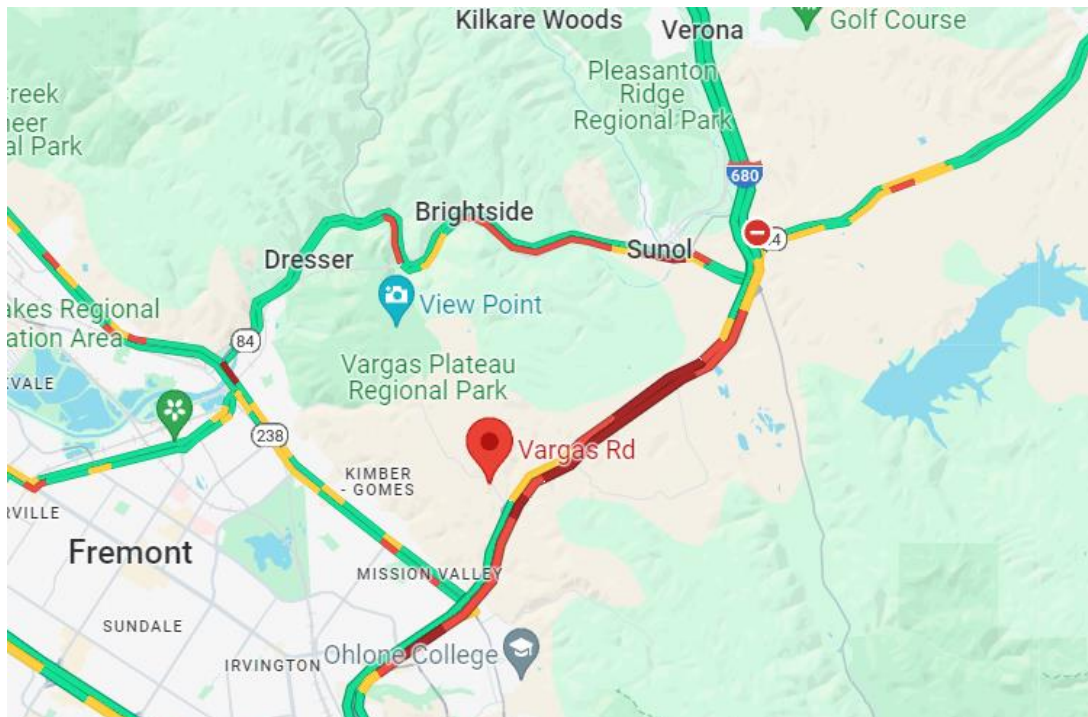

# Traffic Advisory

**Date:** December 8, 2023  
**District:** Four - Oakland  
**Contact:** Janis Mara  
**Email:** [Janis.Mara@dot.ca.gov](mailto:Janis.Mara@dot.ca.gov)

**FOR IMMEDIATE RELEASE**

## Lane Closure on Southbound I-680 at Vargas Road in Fremont Friday Afternoon, Dec. 8

FREMONT / ALAMEDA COUNTY – Caltrans has temporarily closed one lane on southbound Interstate 680 in the vicinity of Vargas Road in Fremont this afternoon, December 8, to repair deteriorated pavement. Delays are expected. The roadway is expected to reopen this evening, possibly as early as 8 p.m.