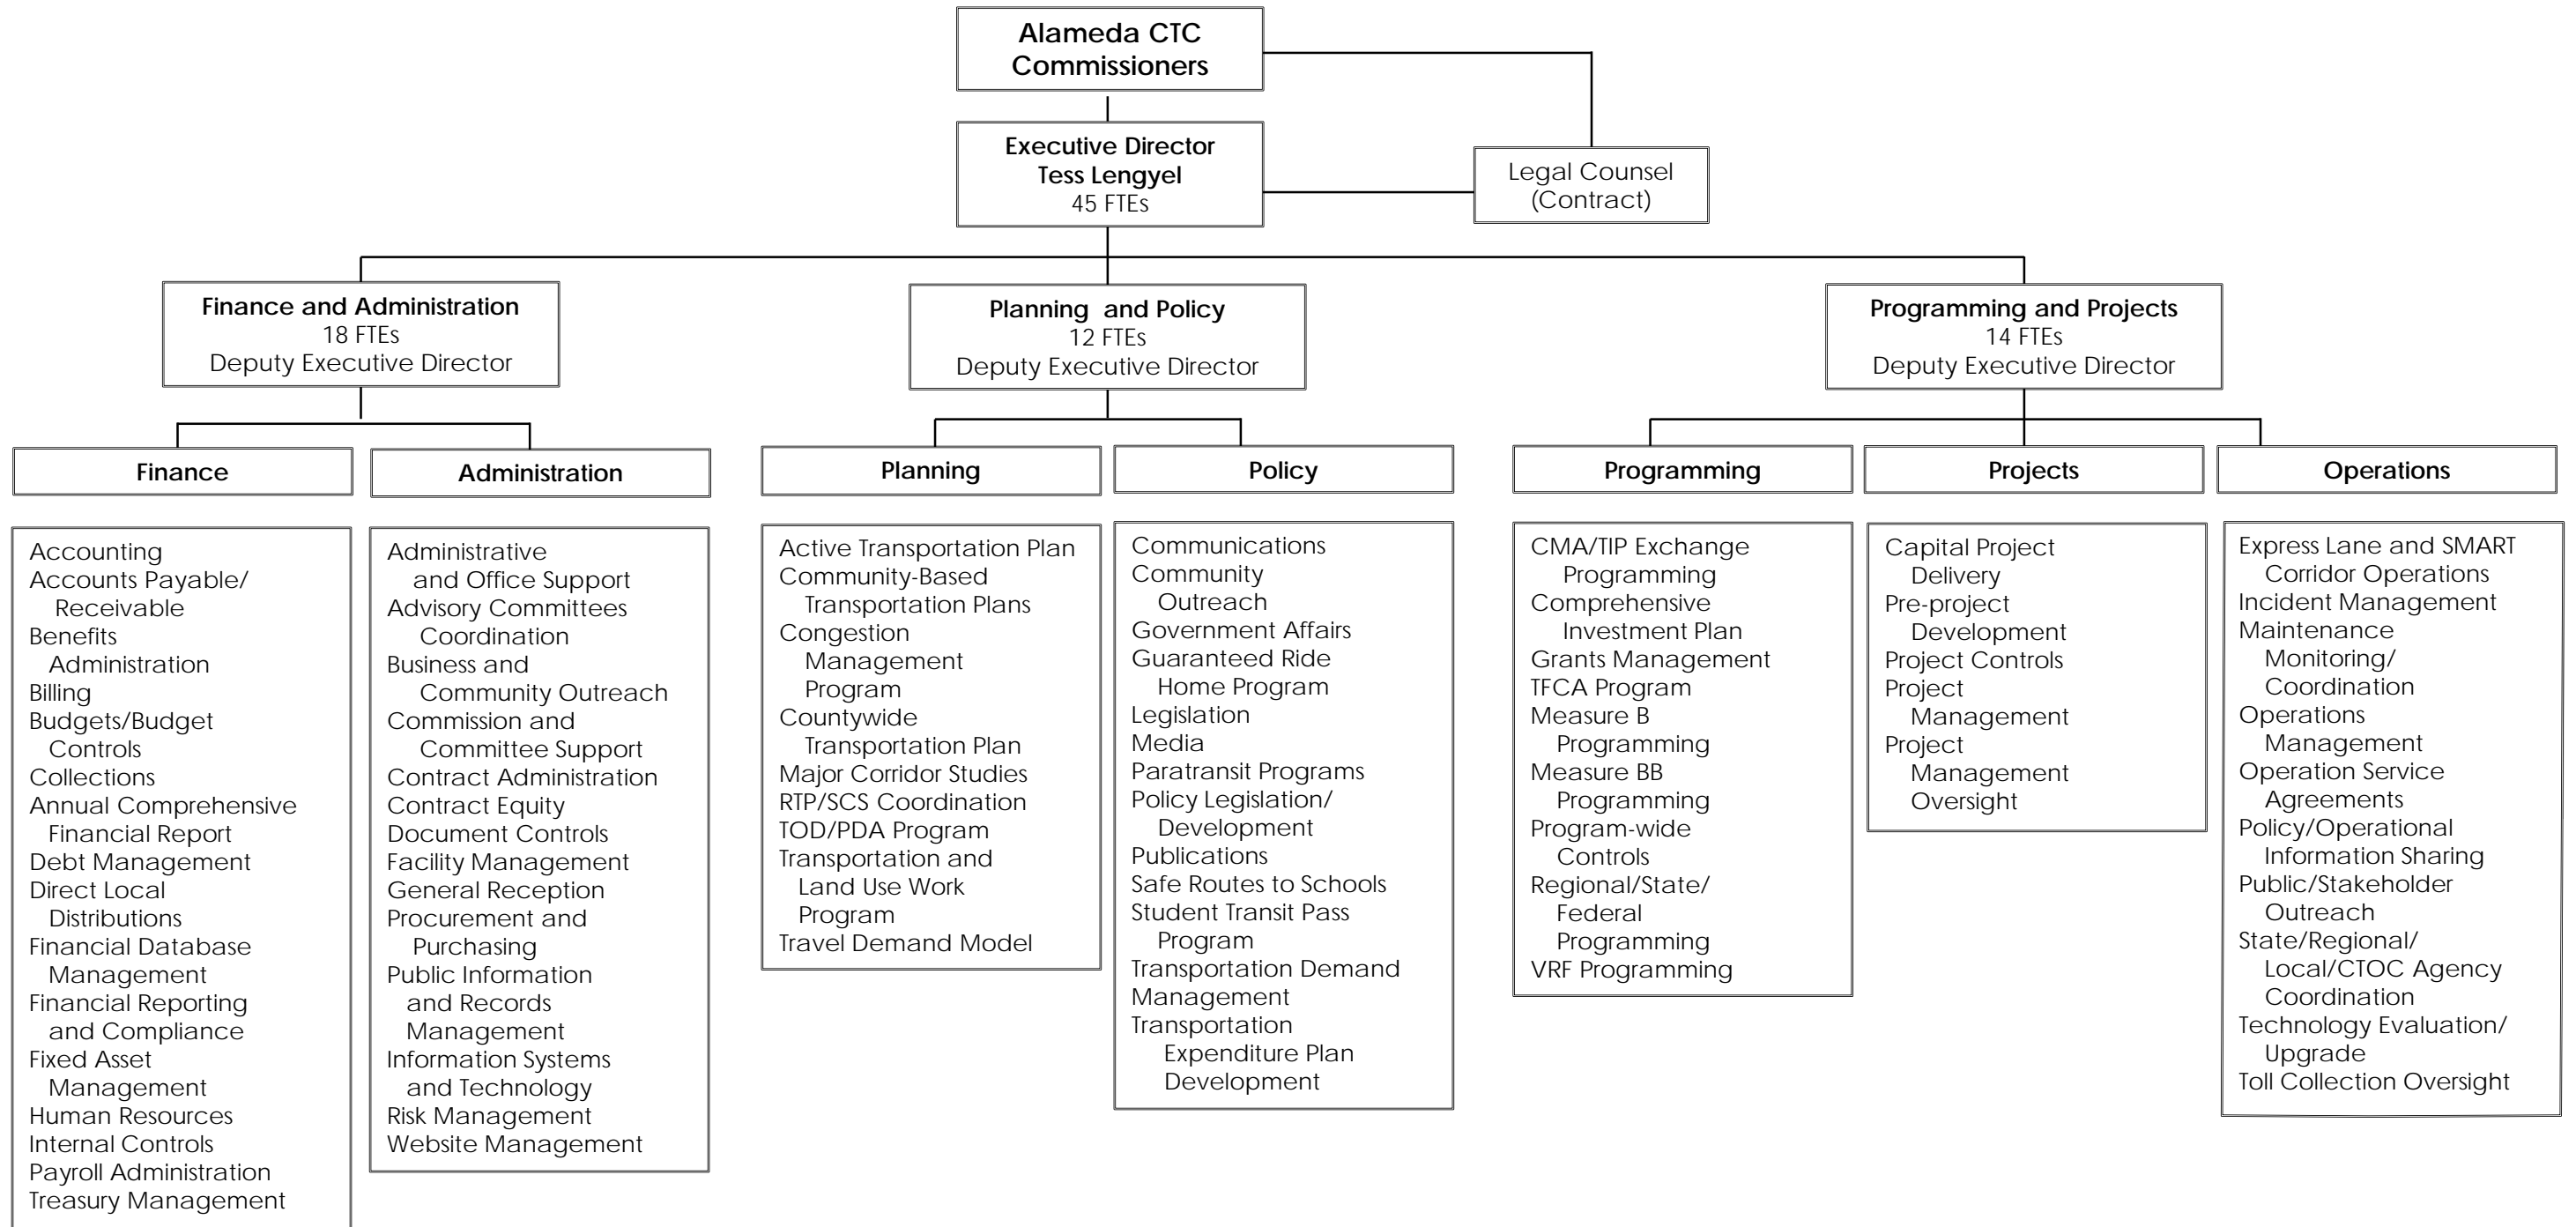

Alameda County Transportation Commission Functional Organizational Chart

Alameda County Transportation Commission Staffing Organizational Chart

Alameda County Transportation Commission Staffing Organizational Chart As of September 18, 2023

* Staff member has both HR and Accounting responsibilities.