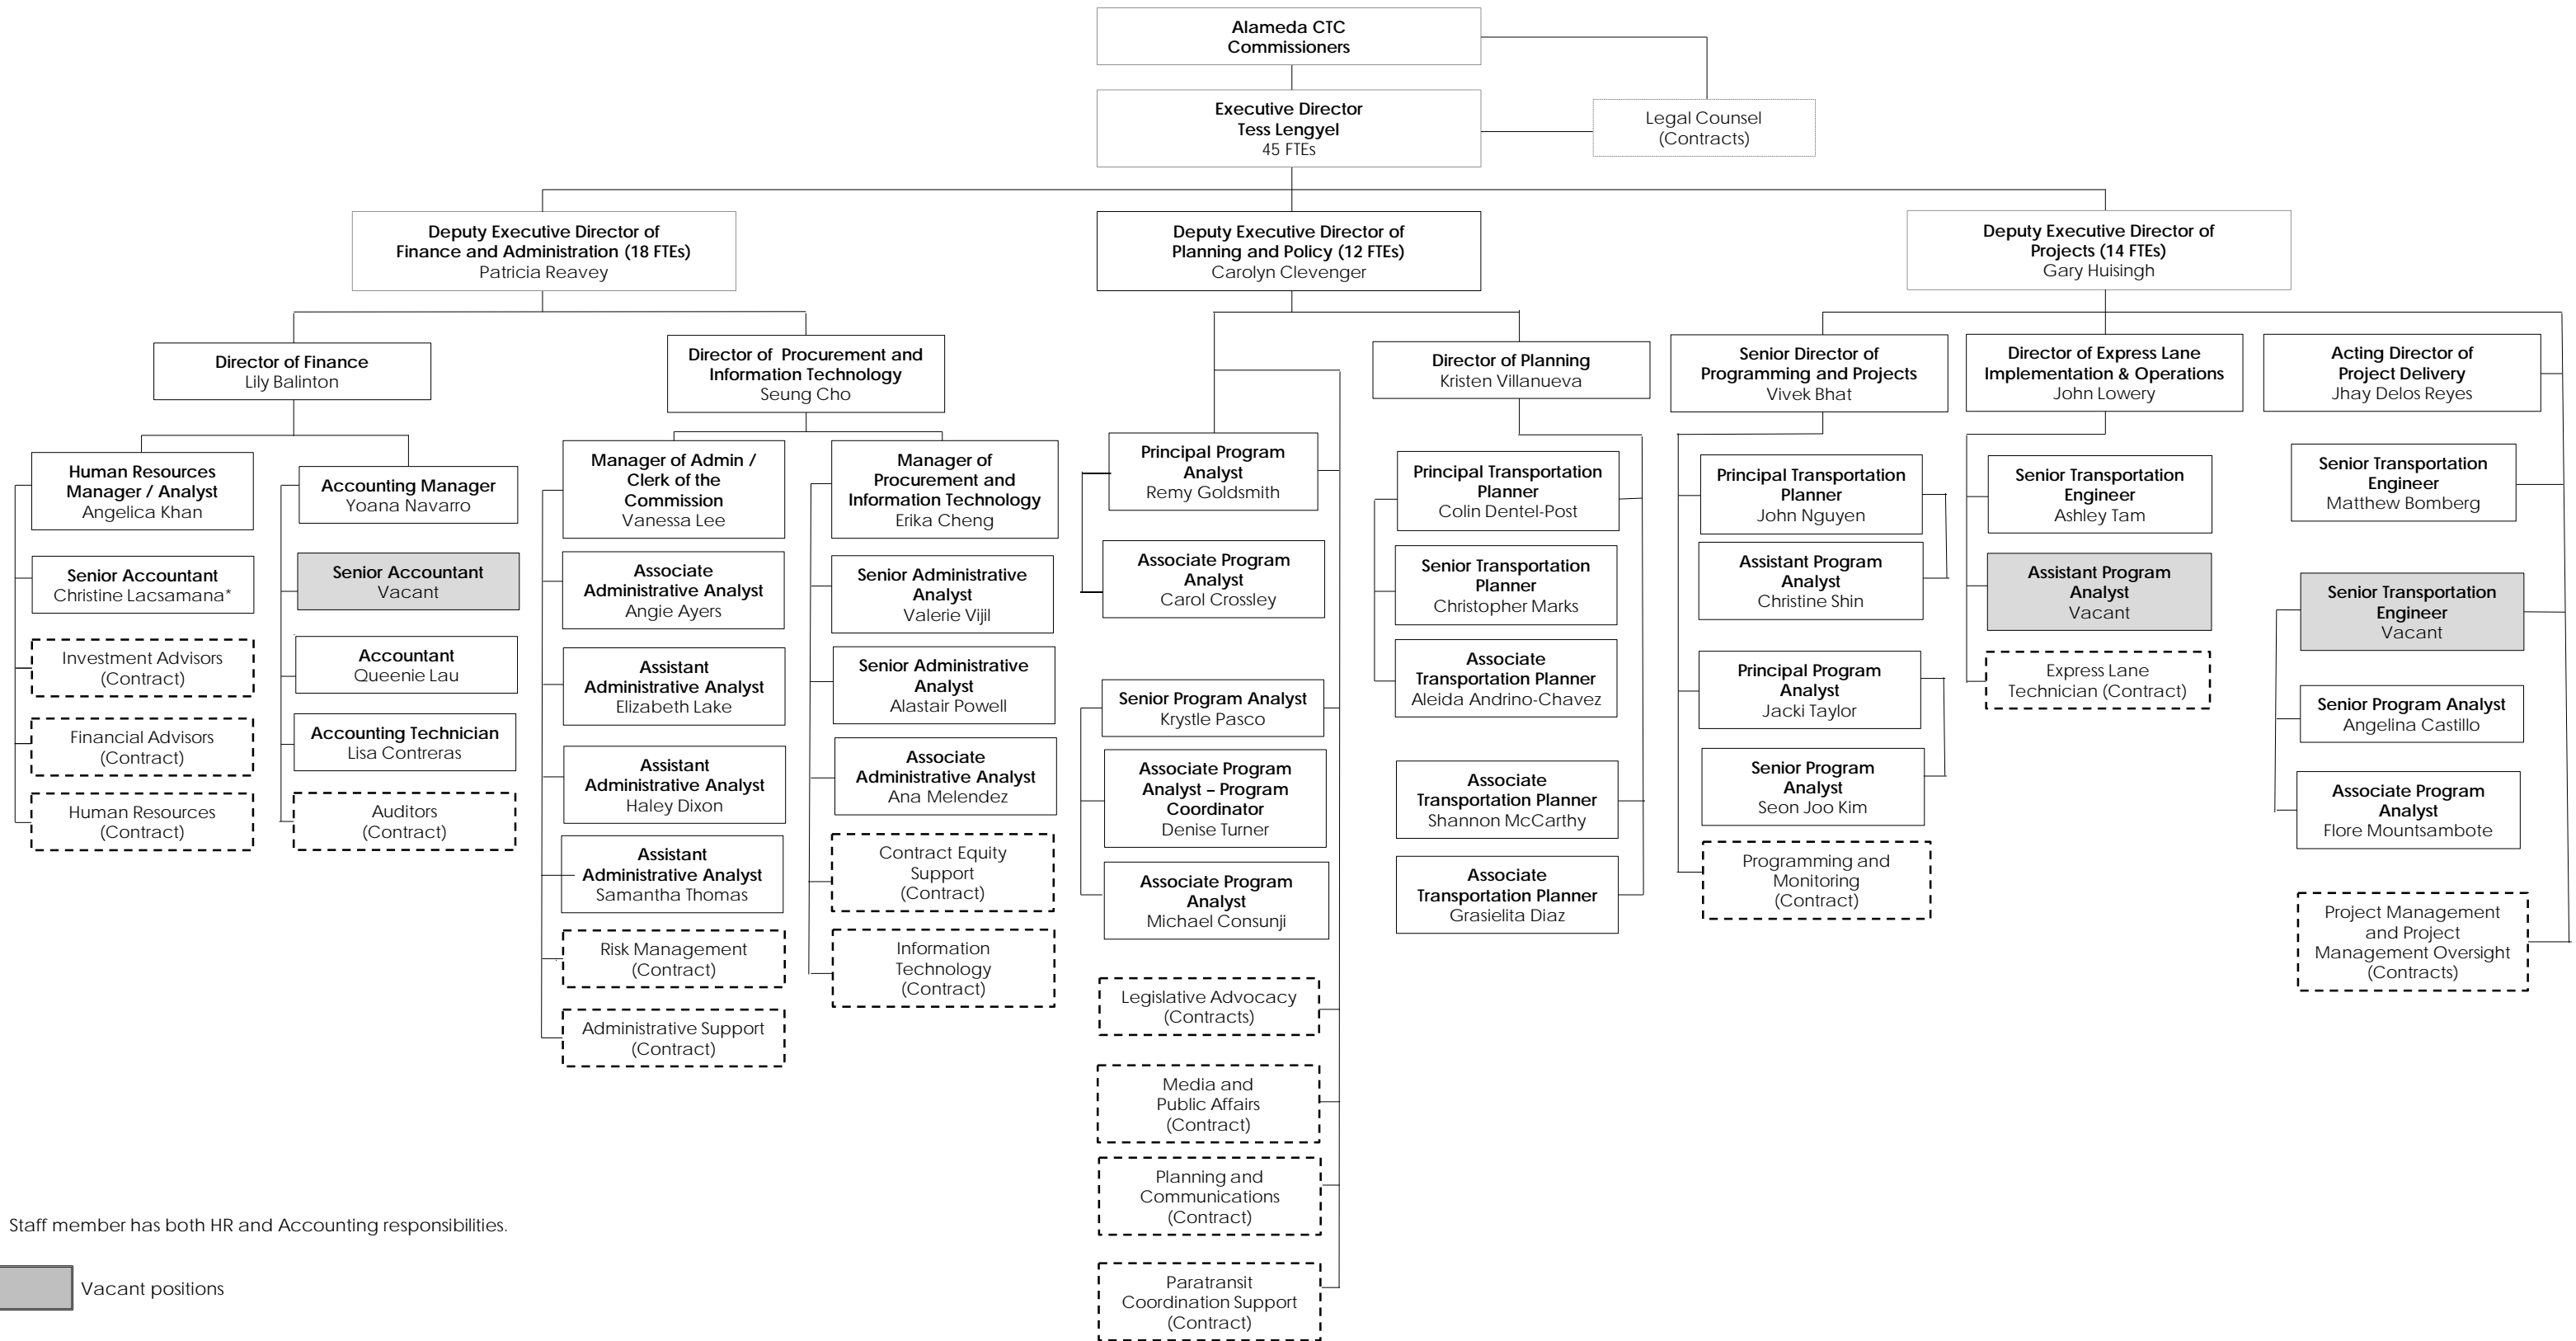

Alameda County Transportation Commission Functional Organizational Chart

Alameda County Transportation Commission Staffing Organizational Chart

Alameda County Transportation Commission Staffing Organizational Chart As of September 18, 2023

* Staff member has both HR and Accounting responsibilities.