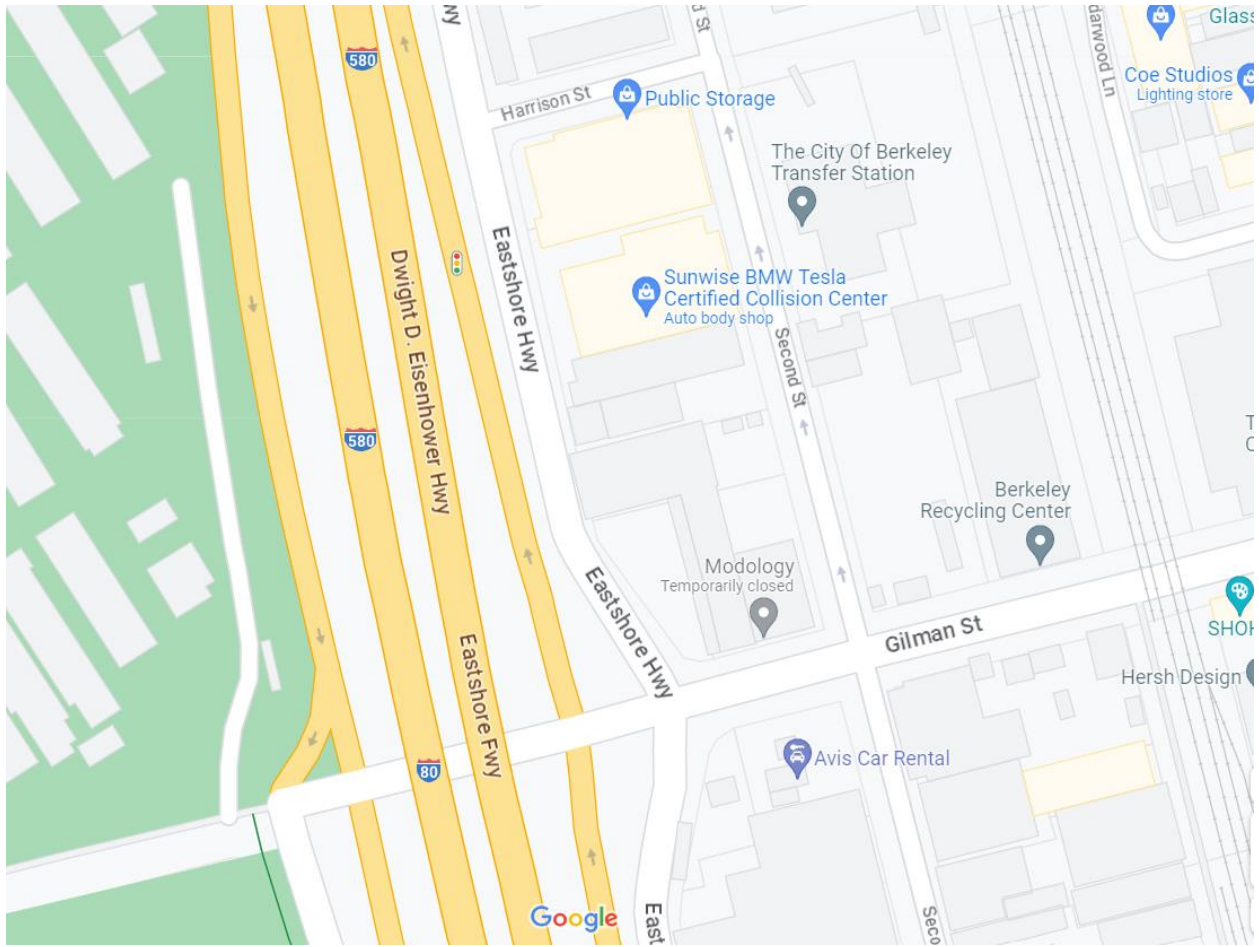

###

| CleanCA.com | CleanWaterCA.com | [#BeWorkZoneAlert](https://twitter.com/BeWorkZoneAlert) | [Twitter](https://twitter.com) | [Facebook](https://facebook.com) | [YouTube](https://youtube.com) |