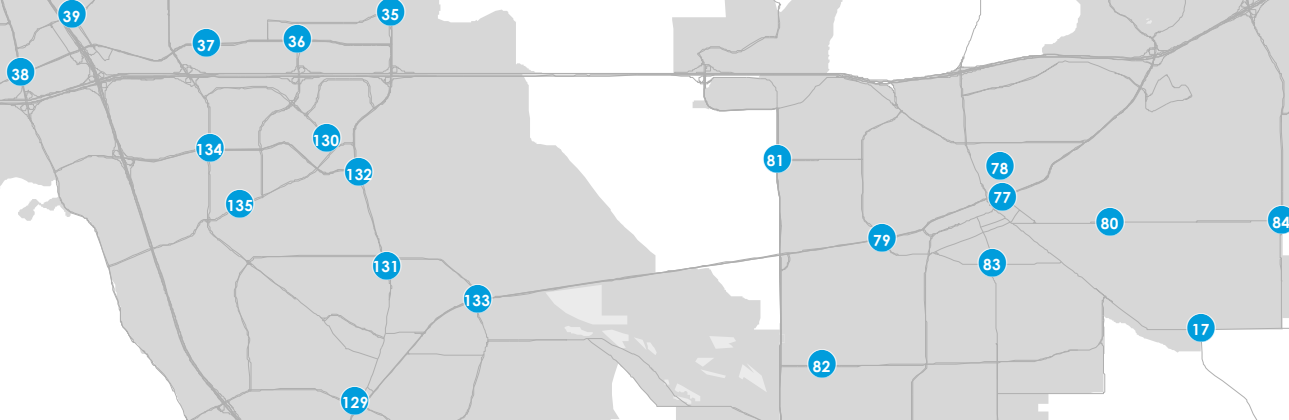

Contra Costa  
County

Active Transportation Manual Count Locations - East Planning Area

Dublin, Livermore, Pleasanton