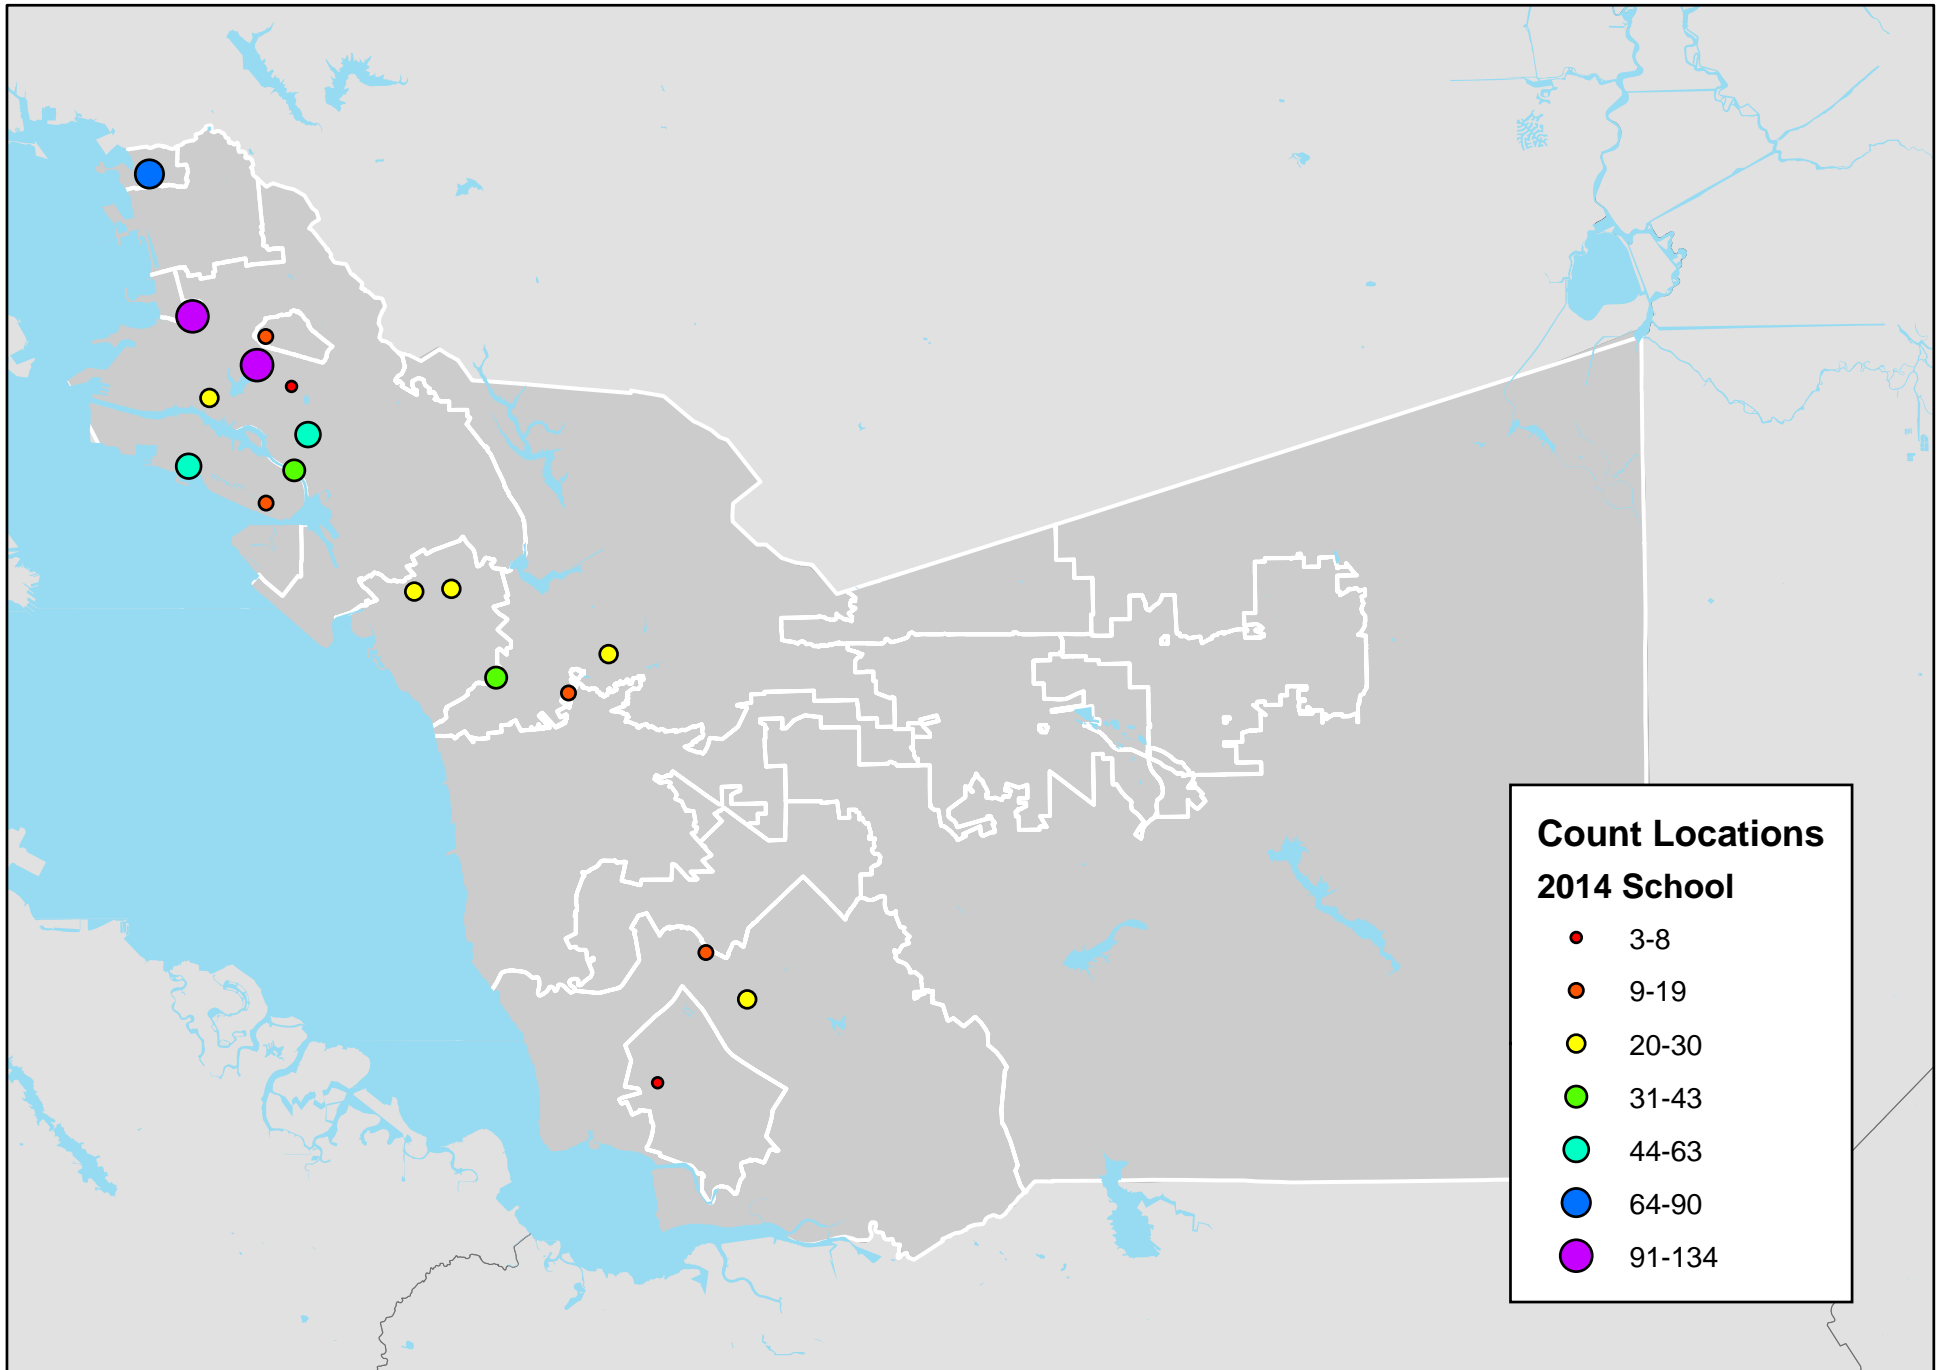

Alameda CTC Bicycle Counts: 2014 School (2-4 pm)