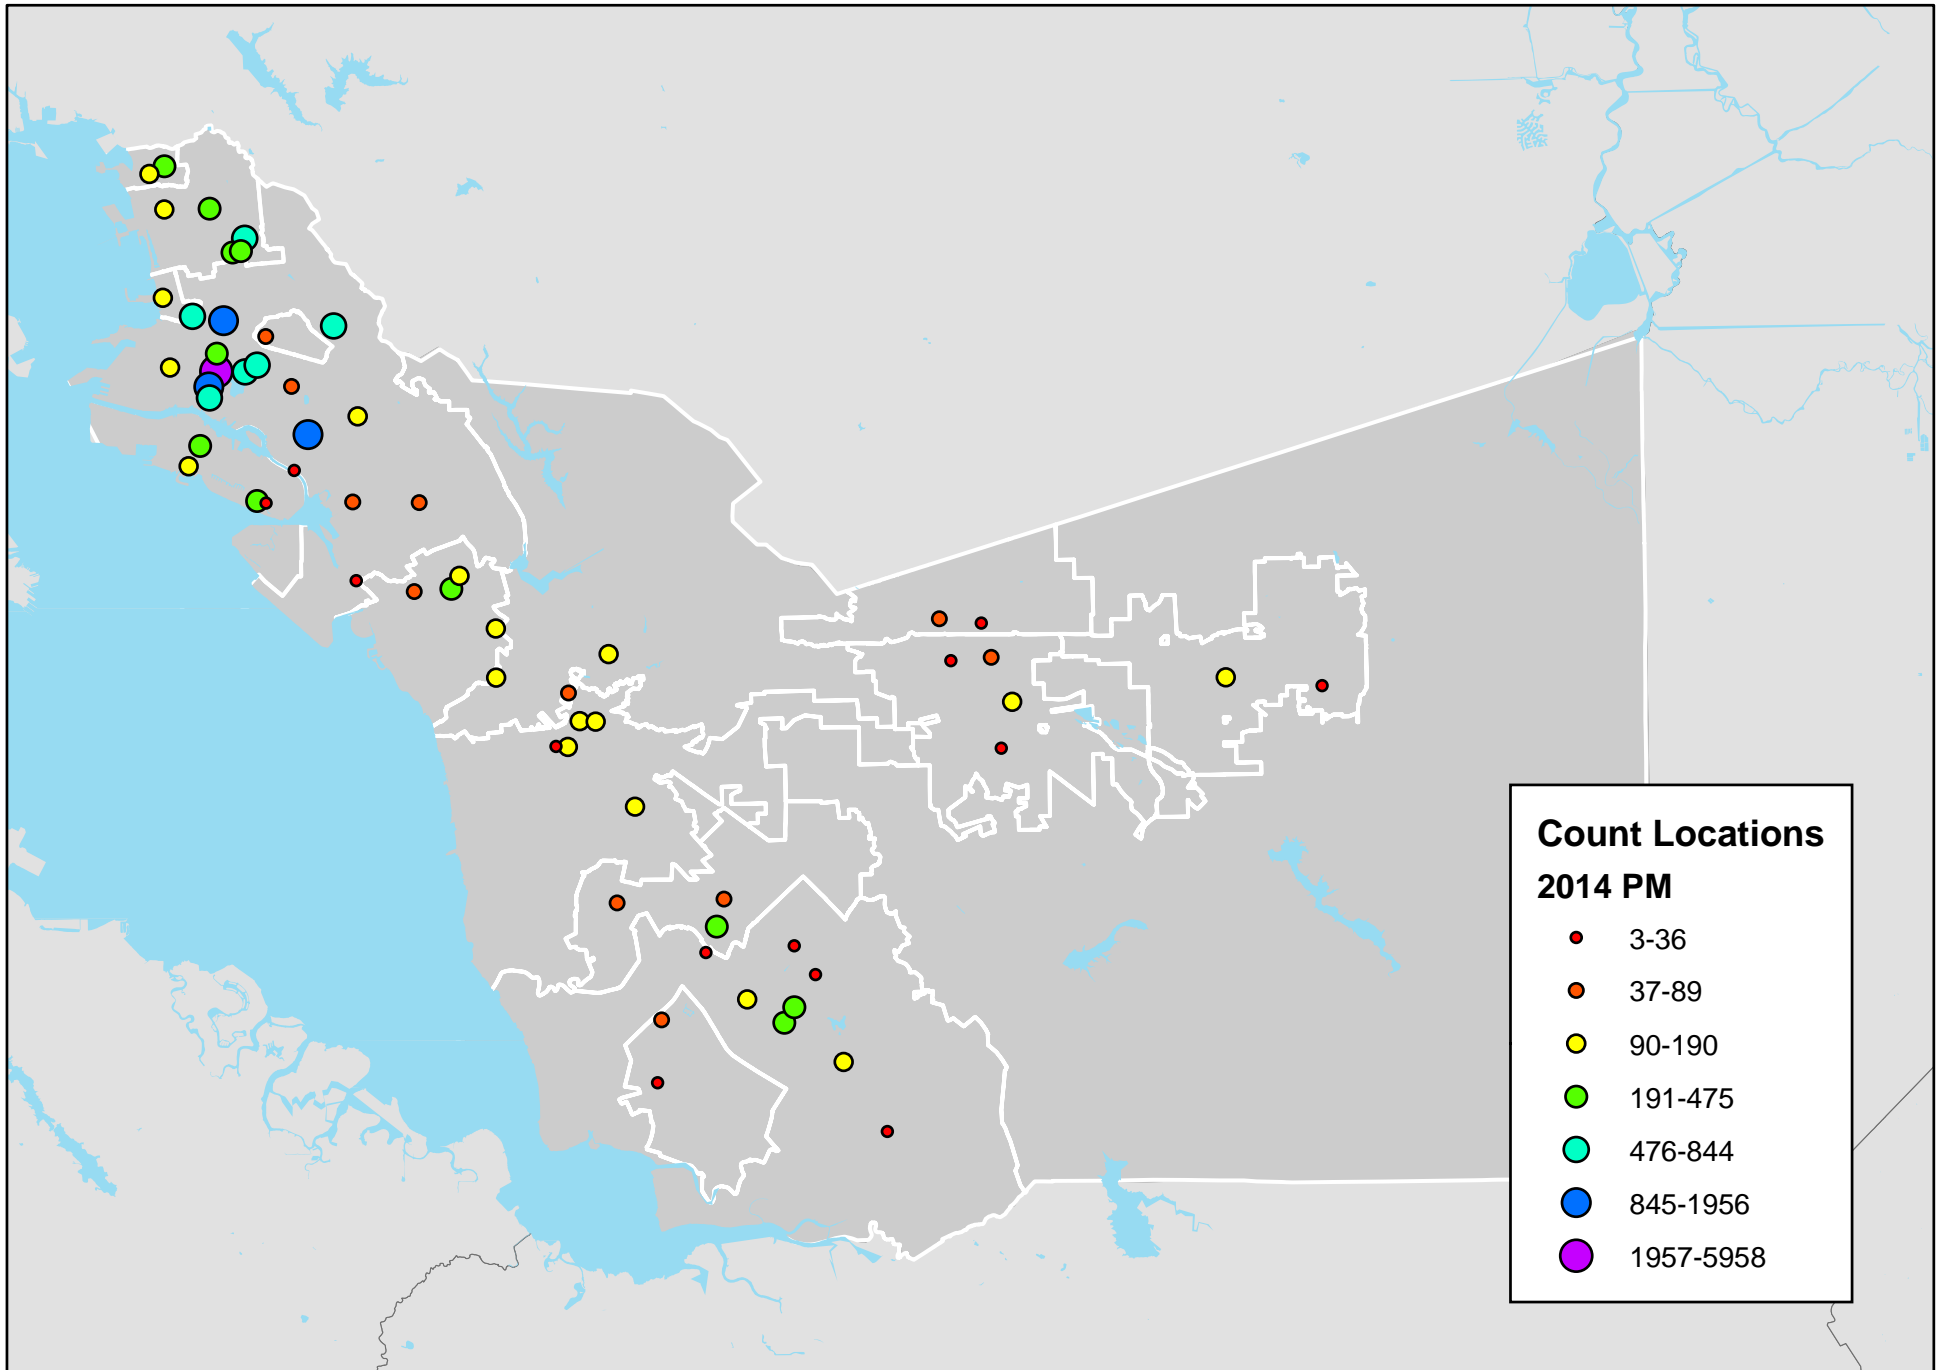

# Alameda CTC Bicycle Counts: 2014 PM (4-6 pm)

# Alameda CTC Pedestrian Counts: 2014 PM (4-6 pm)

# Alameda CTC Bicycle Counts: 2014 Midday (2-4 pm)

# Alameda CTC Pedestrian Counts: 2014 Midday (12-2 pm)