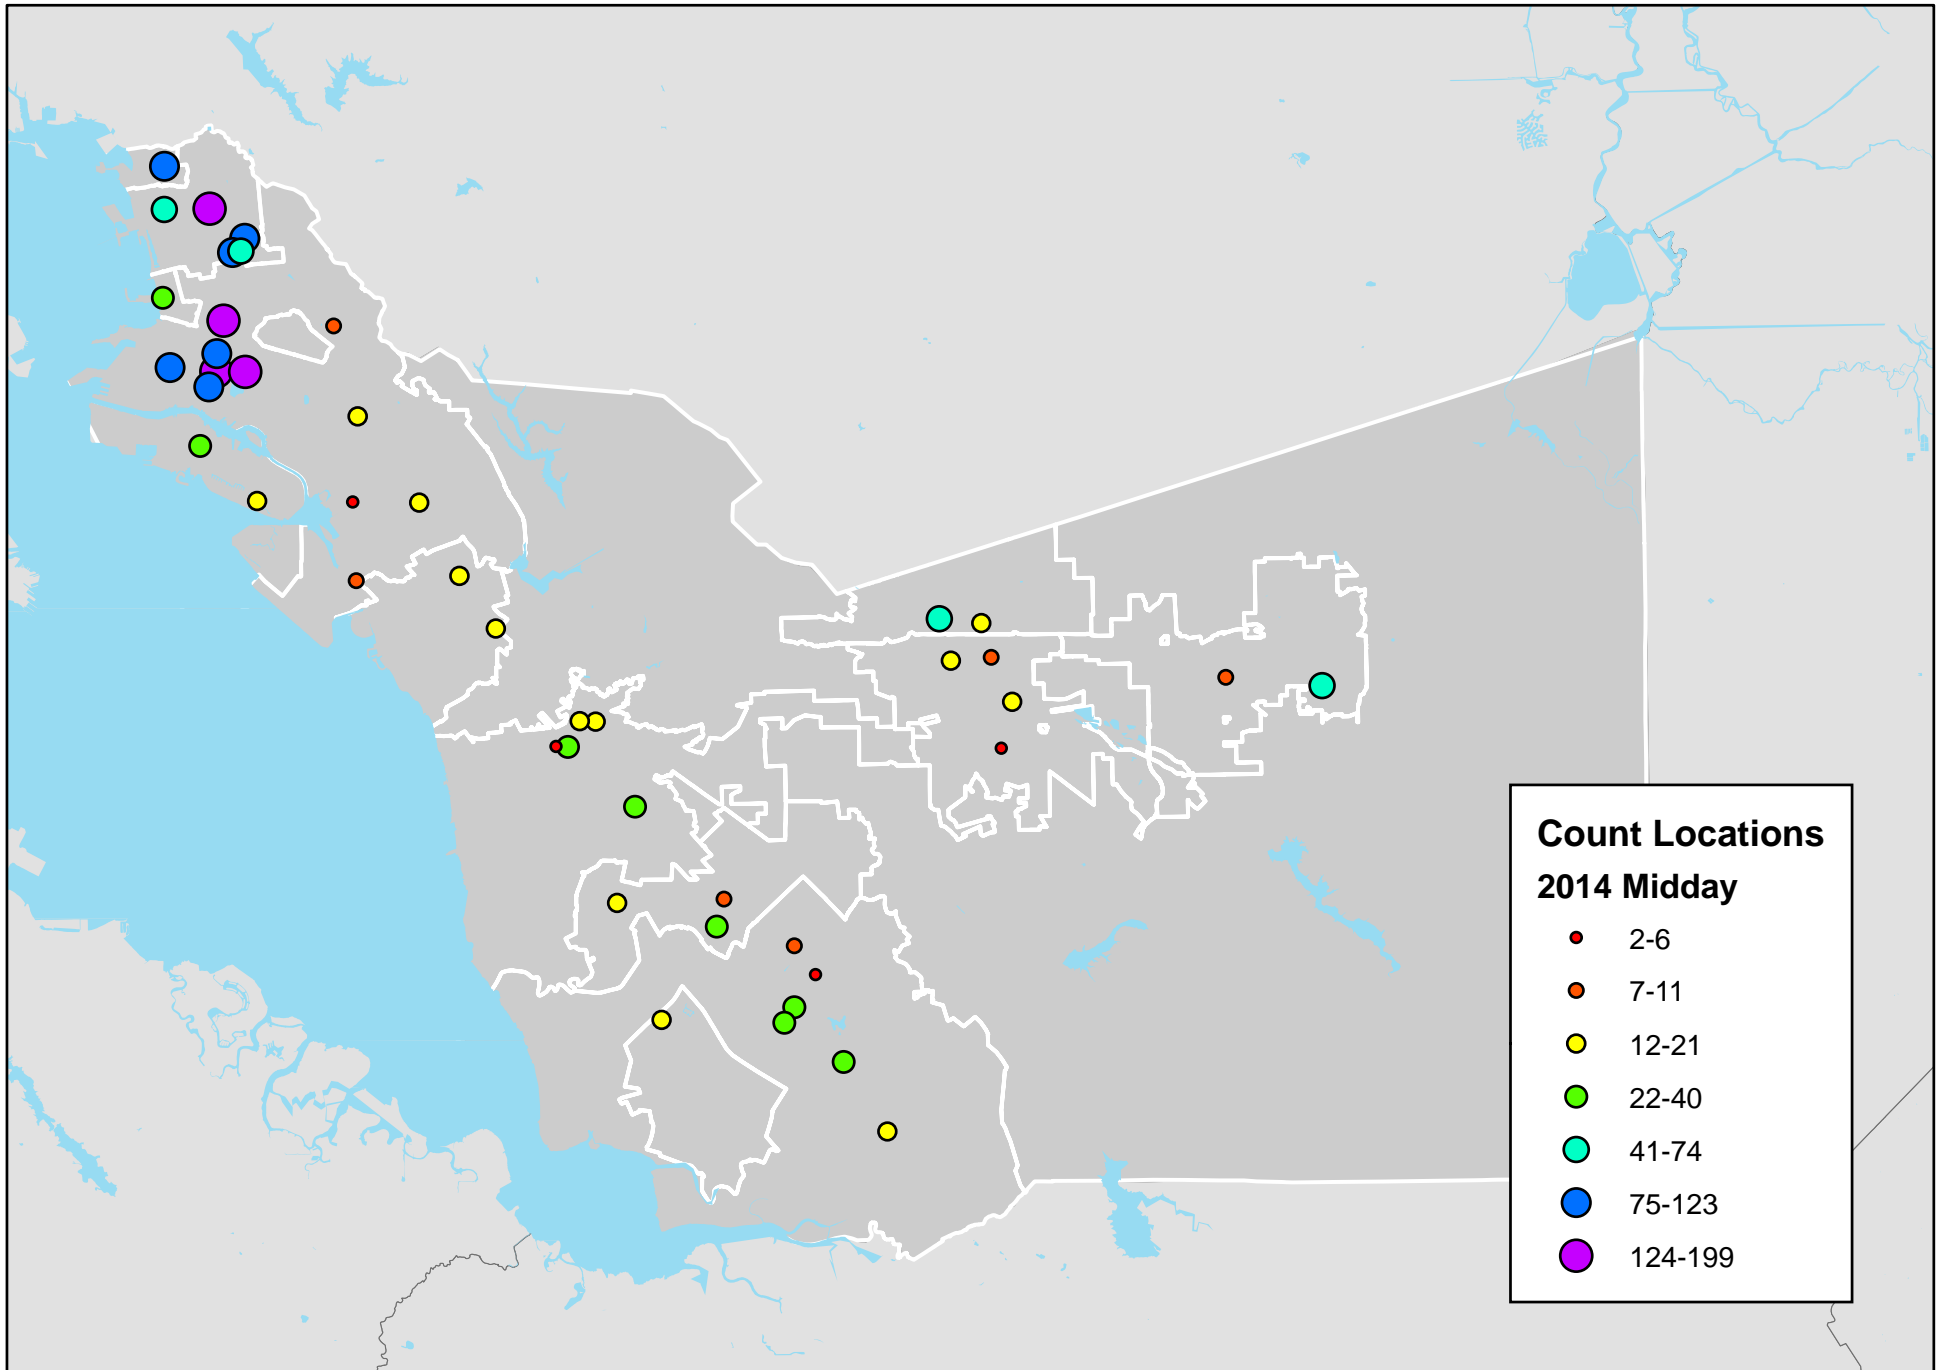

# Alameda CTC Bicycle Counts: 2014 PM (4-6 pm)

# Alameda CTC Pedestrian Counts: 2014 PM (4-6 pm)

# Alameda CTC Bicycle Counts: 2014 Midday (2-4 pm)

# Alameda CTC Pedestrian Counts: 2014 Midday (12-2 pm)