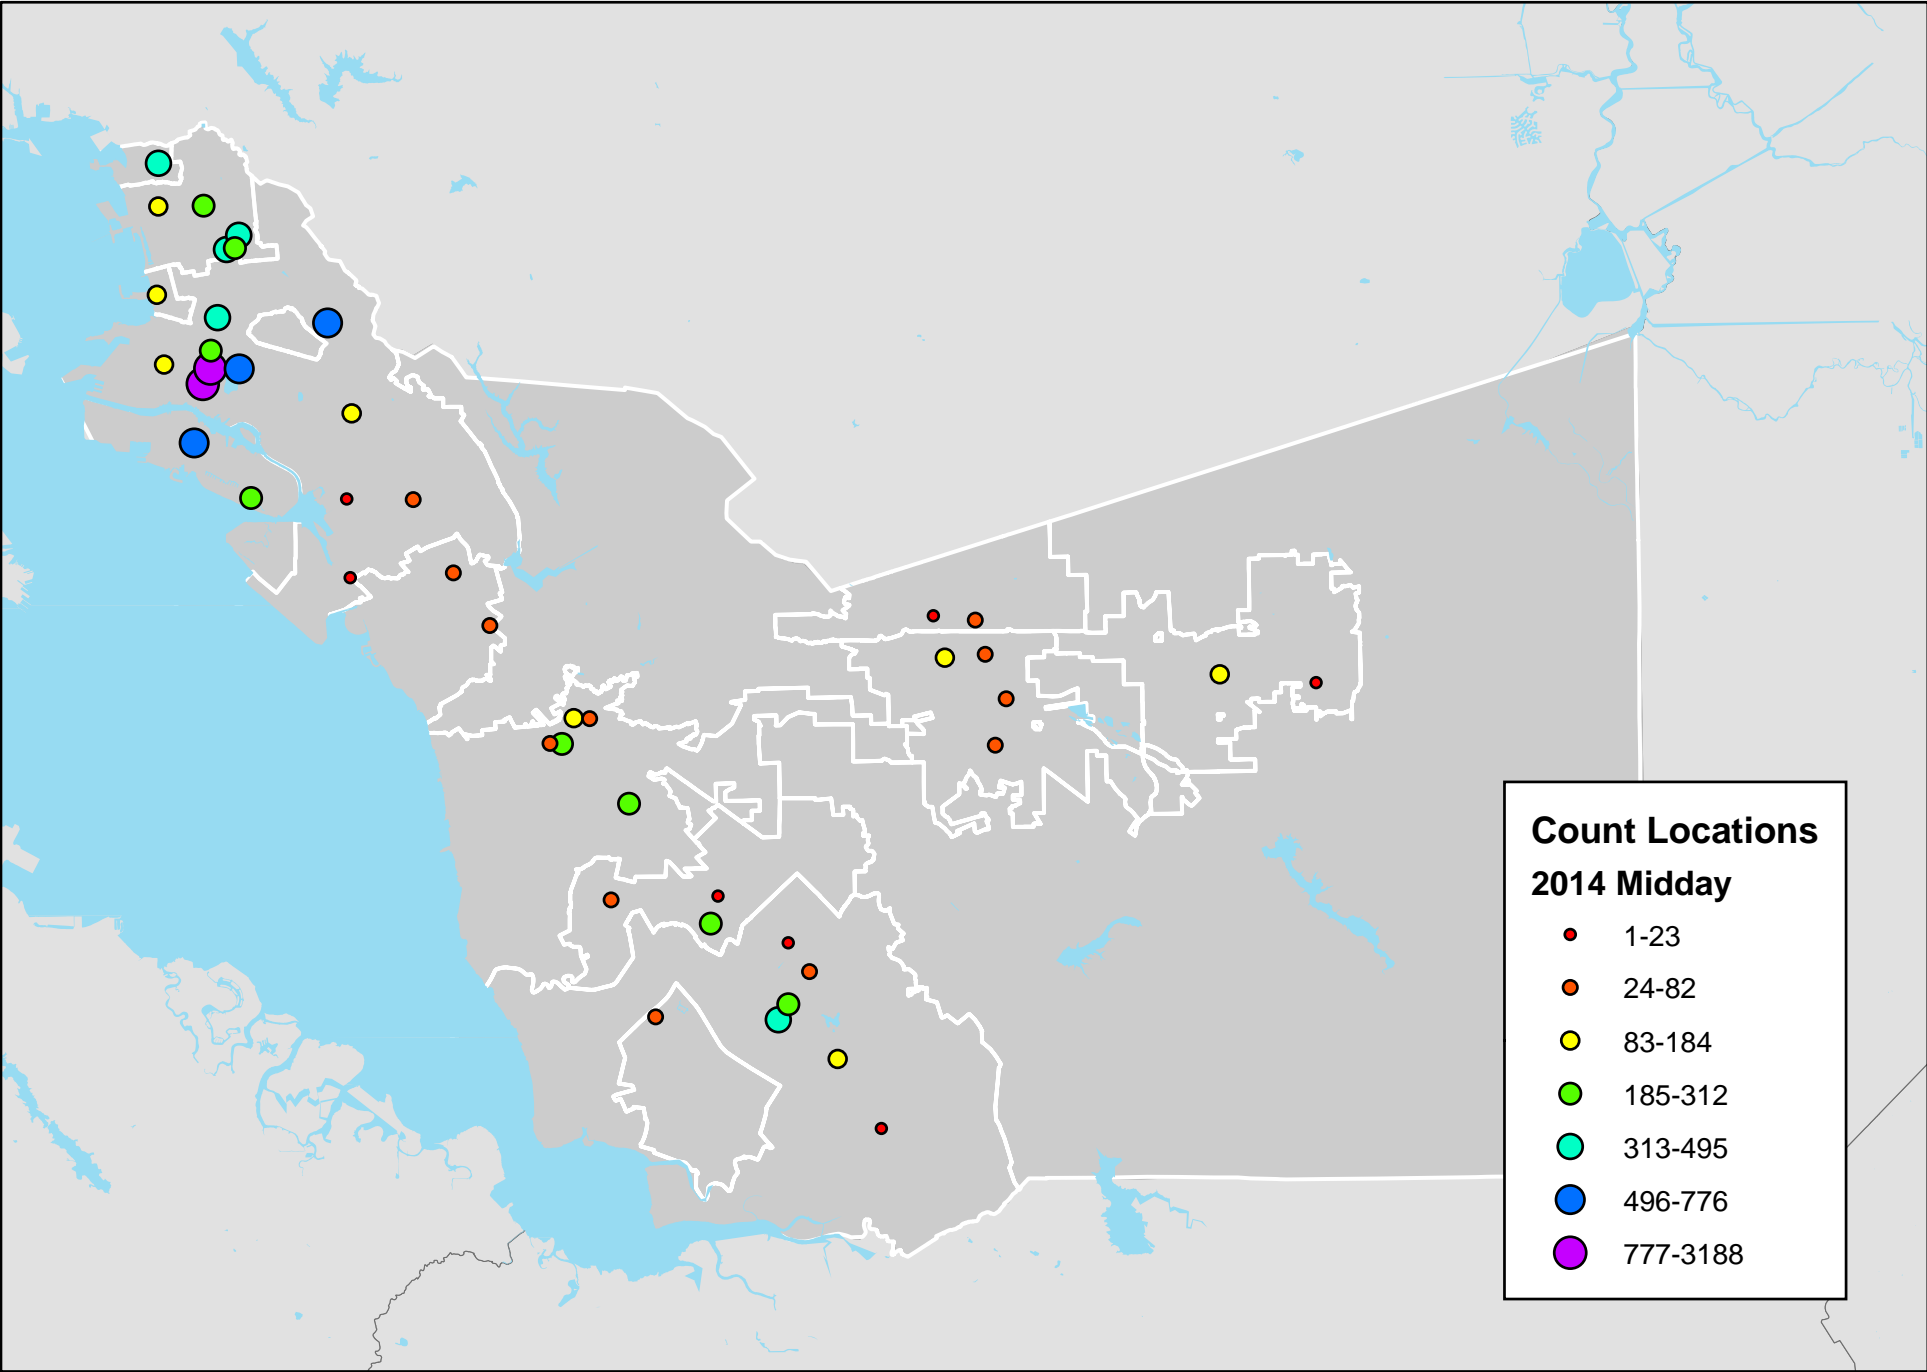

# Alameda CTC Bicycle Counts: 2014 PM (4-6 pm)

# Alameda CTC Pedestrian Counts: 2014 PM (4-6 pm)

# Alameda CTC Bicycle Counts: 2014 Midday (2-4 pm)

# Alameda CTC Pedestrian Counts: 2014 Midday (12-2 pm)