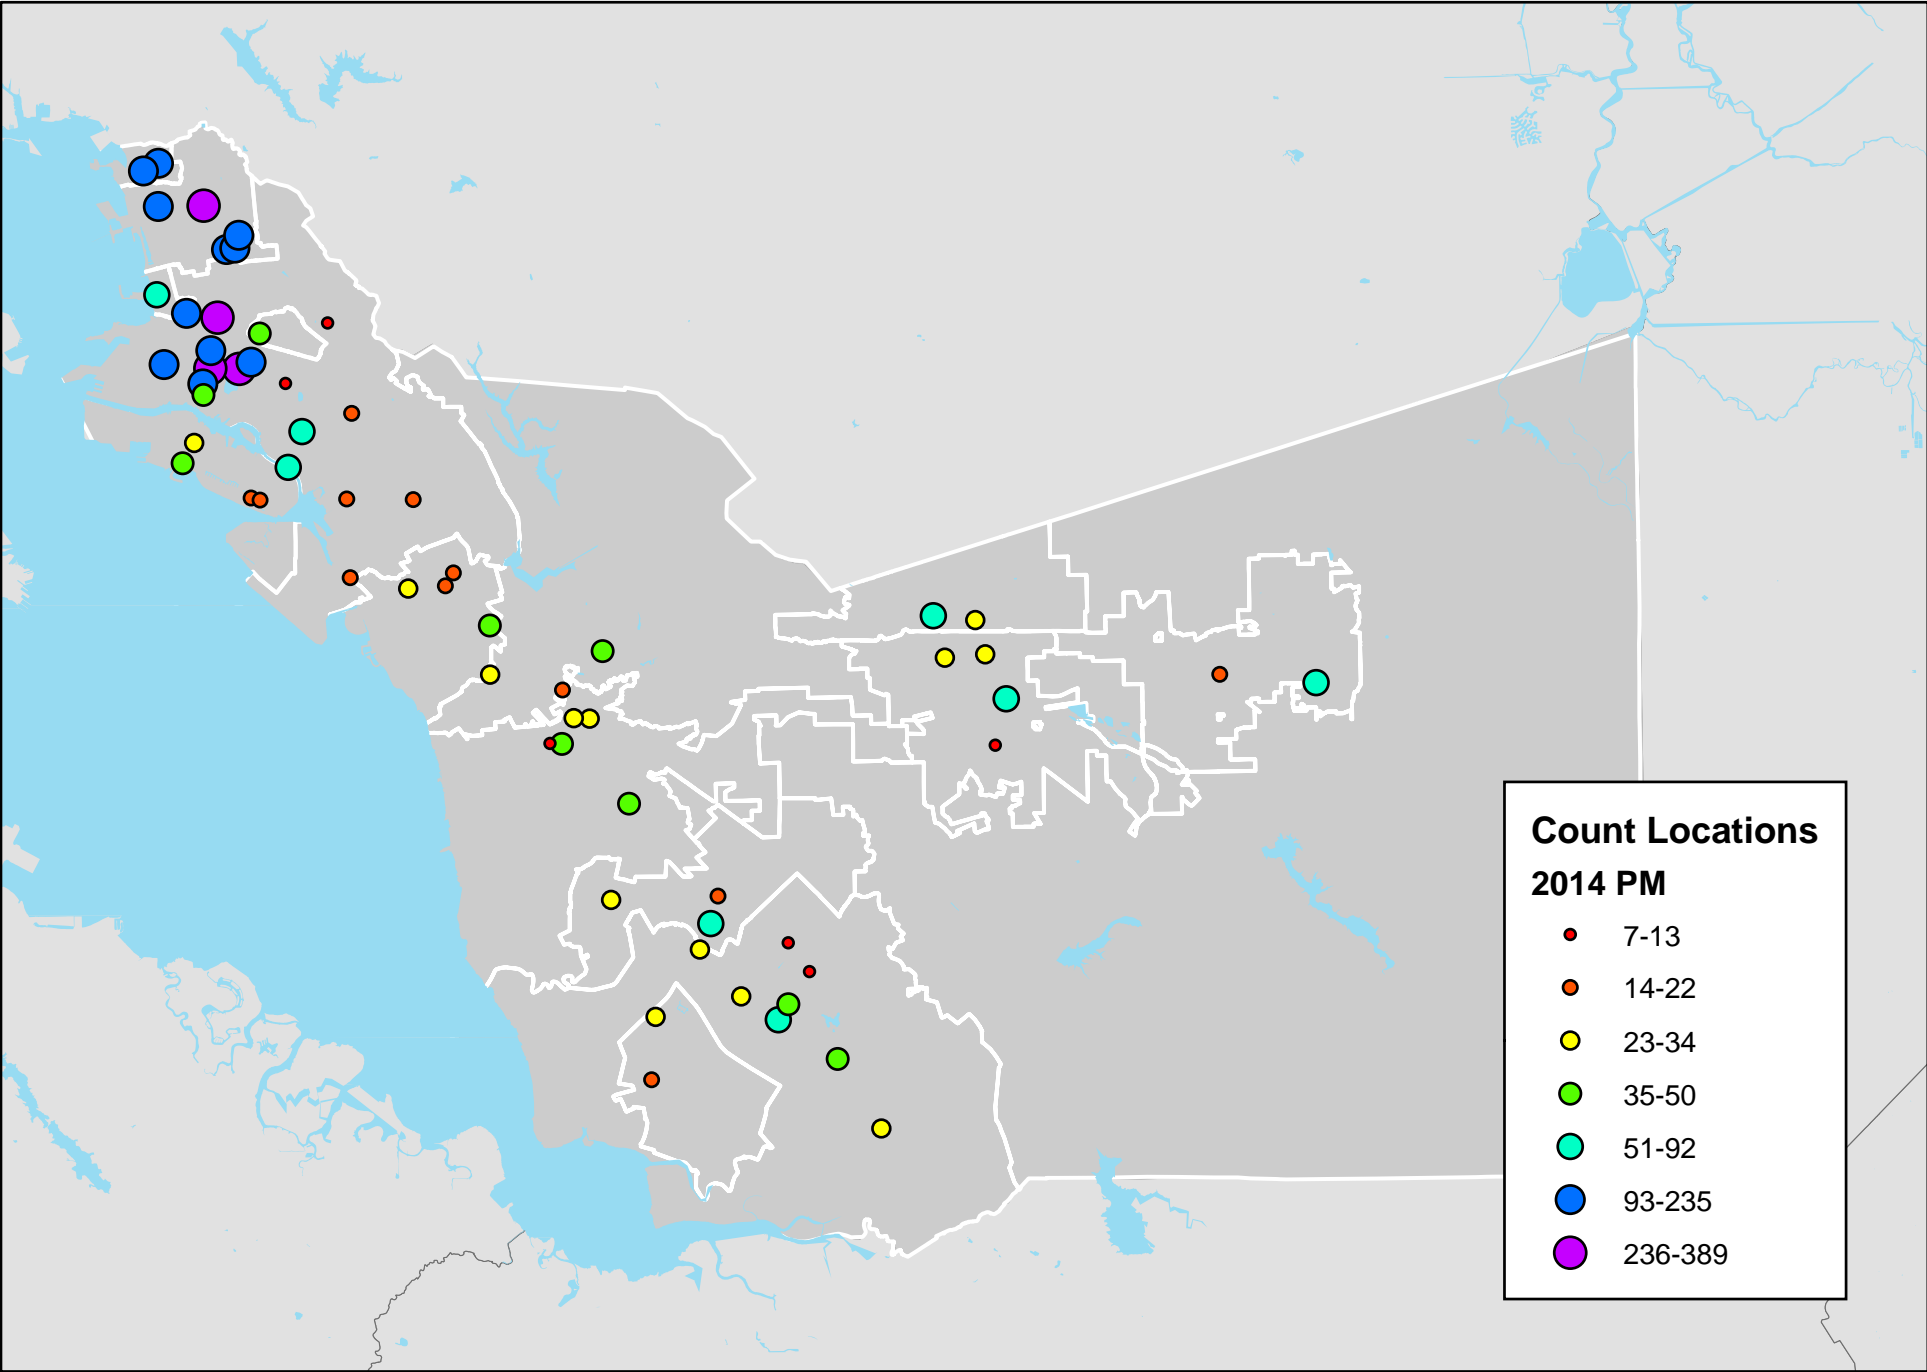

# Alameda CTC Bicycle Counts: 2014 PM (4-6 pm)

# Alameda CTC Pedestrian Counts: 2014 PM (4-6 pm)

# Alameda CTC Bicycle Counts: 2014 Midday (2-4 pm)

# Alameda CTC Pedestrian Counts: 2014 Midday (12-2 pm)