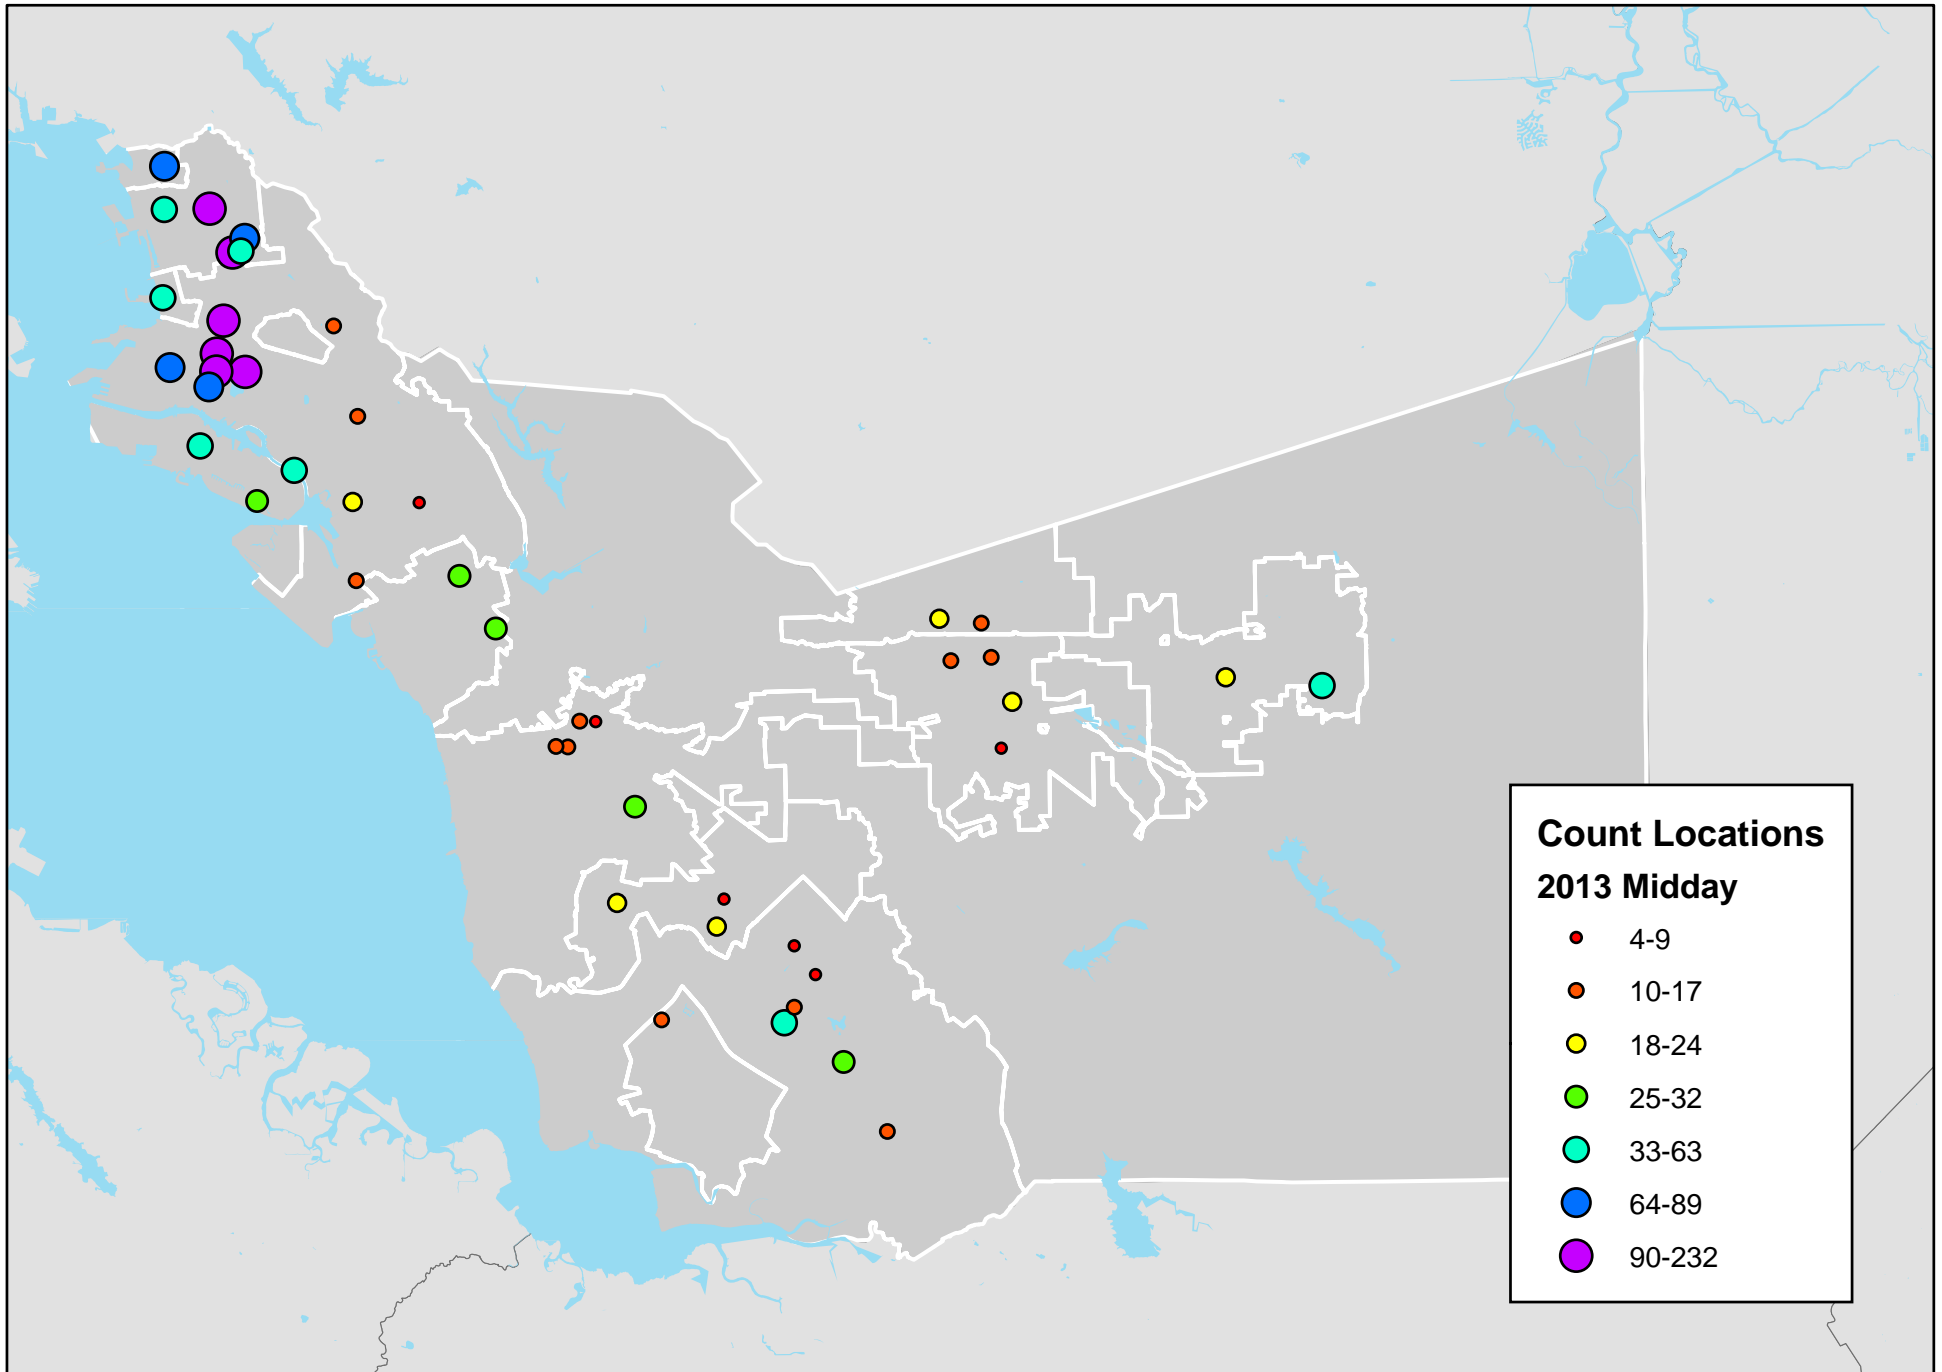

Alameda CTC Bicycle Counts: 2013 PM (4-6 pm)

Alameda CTC Pedestrian Counts: 2013 PM (4-6 pm)

Alameda CTC Bicycle Counts: 2013 Midday (12-2 pm)

Alameda CTC Pedestrian Counts: 2013 Midday (12-2 pm)

Alameda CTC Bicycle Counts: 2013 School (2-4 pm)

Alameda CTC Pedestrian Counts: 2013 School (2-4 pm)