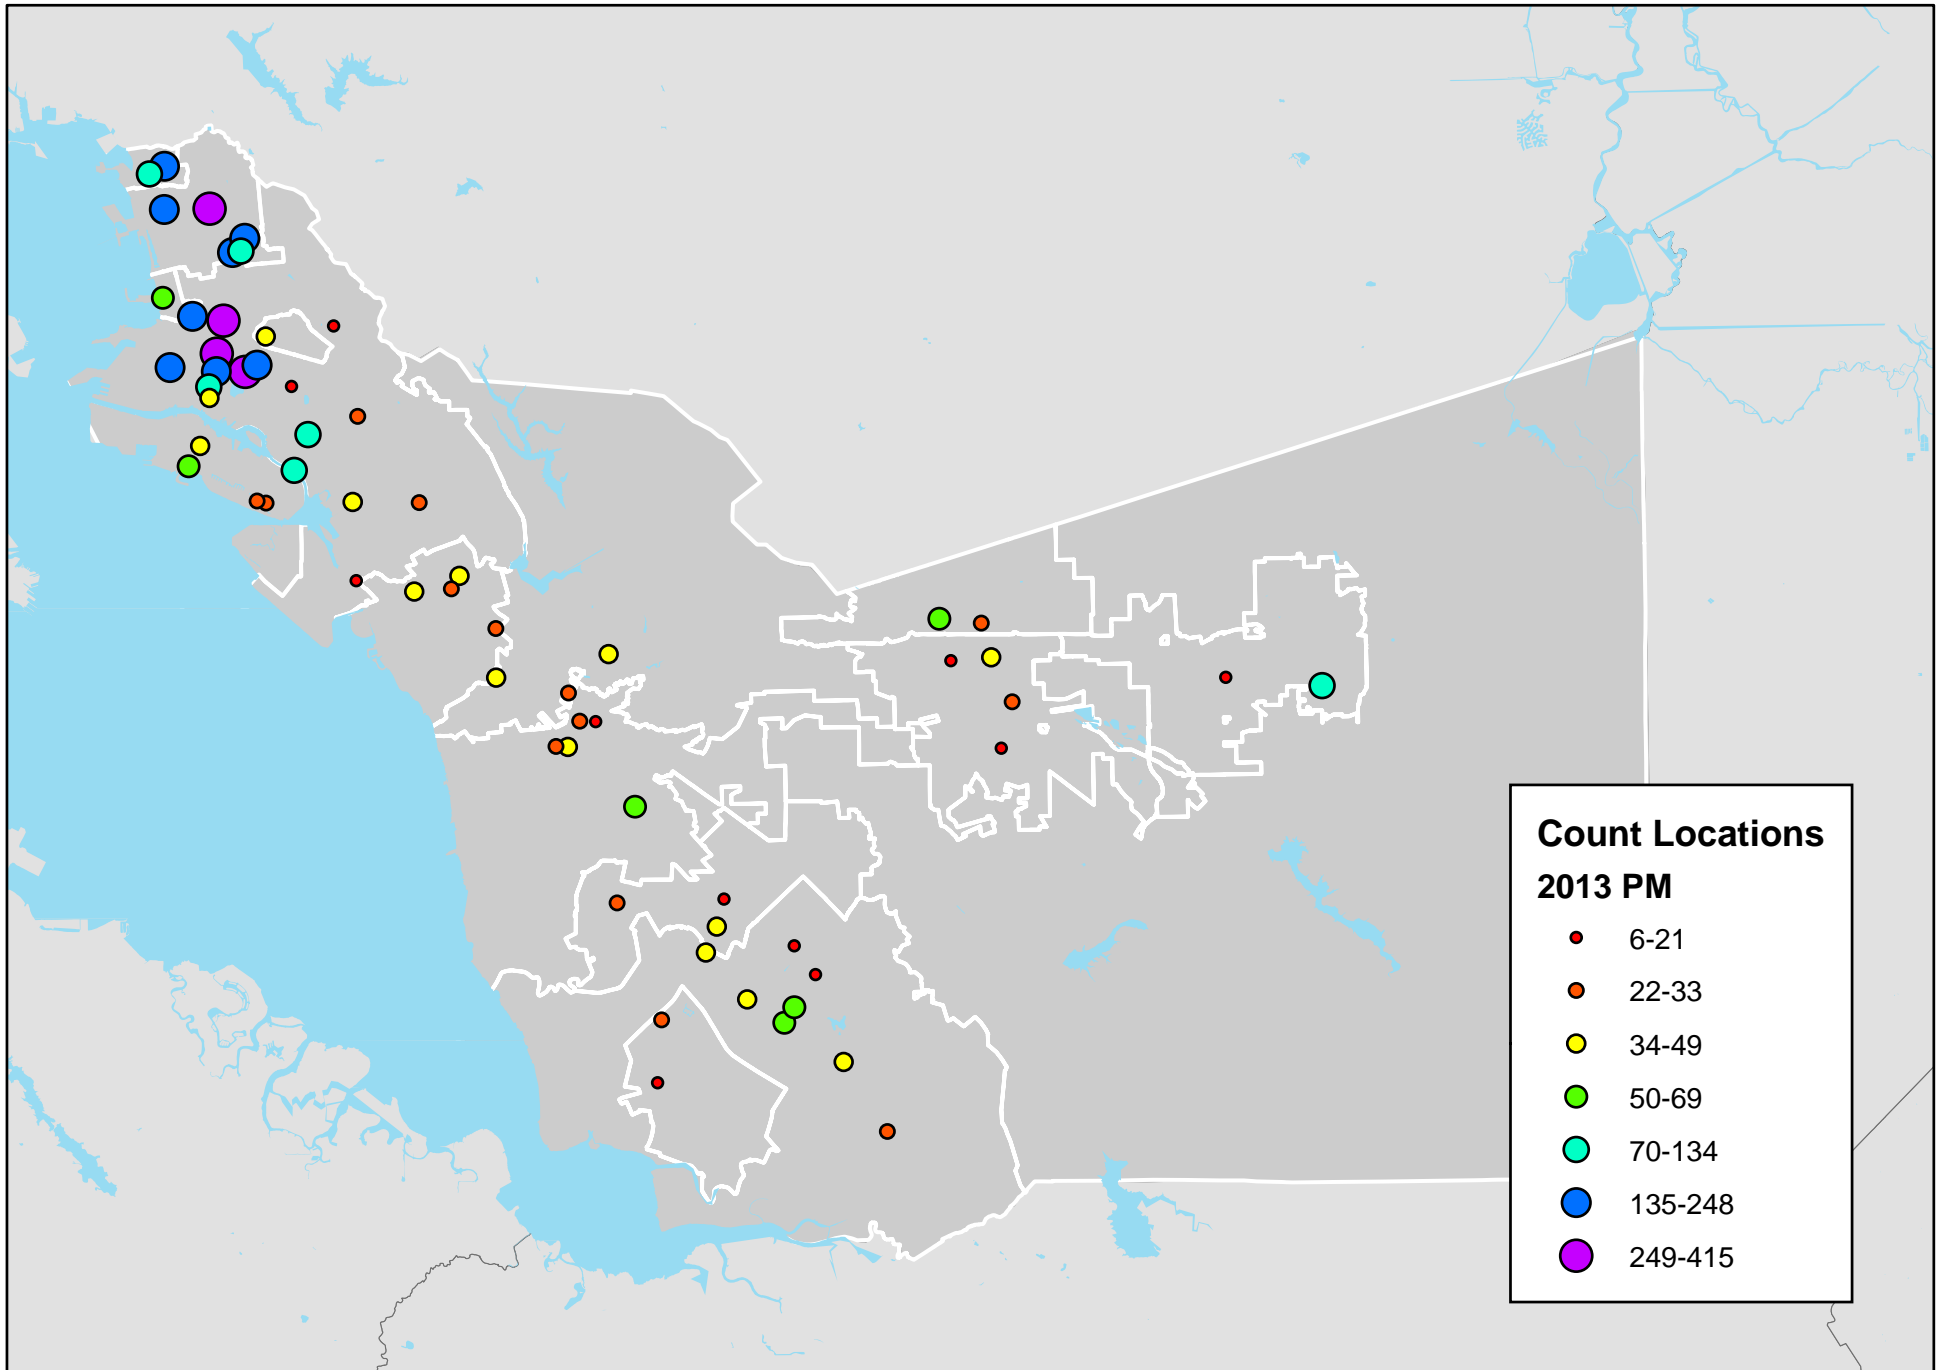

Alameda CTC Bicycle Counts: 2013 PM (4-6 pm)

Alameda CTC Pedestrian Counts: 2013 PM (4-6 pm)

Alameda CTC Bicycle Counts: 2013 Midday (12-2 pm)

Alameda CTC Pedestrian Counts: 2013 Midday (12-2 pm)

Alameda CTC Bicycle Counts: 2013 School (2-4 pm)

Alameda CTC Pedestrian Counts: 2013 School (2-4 pm)