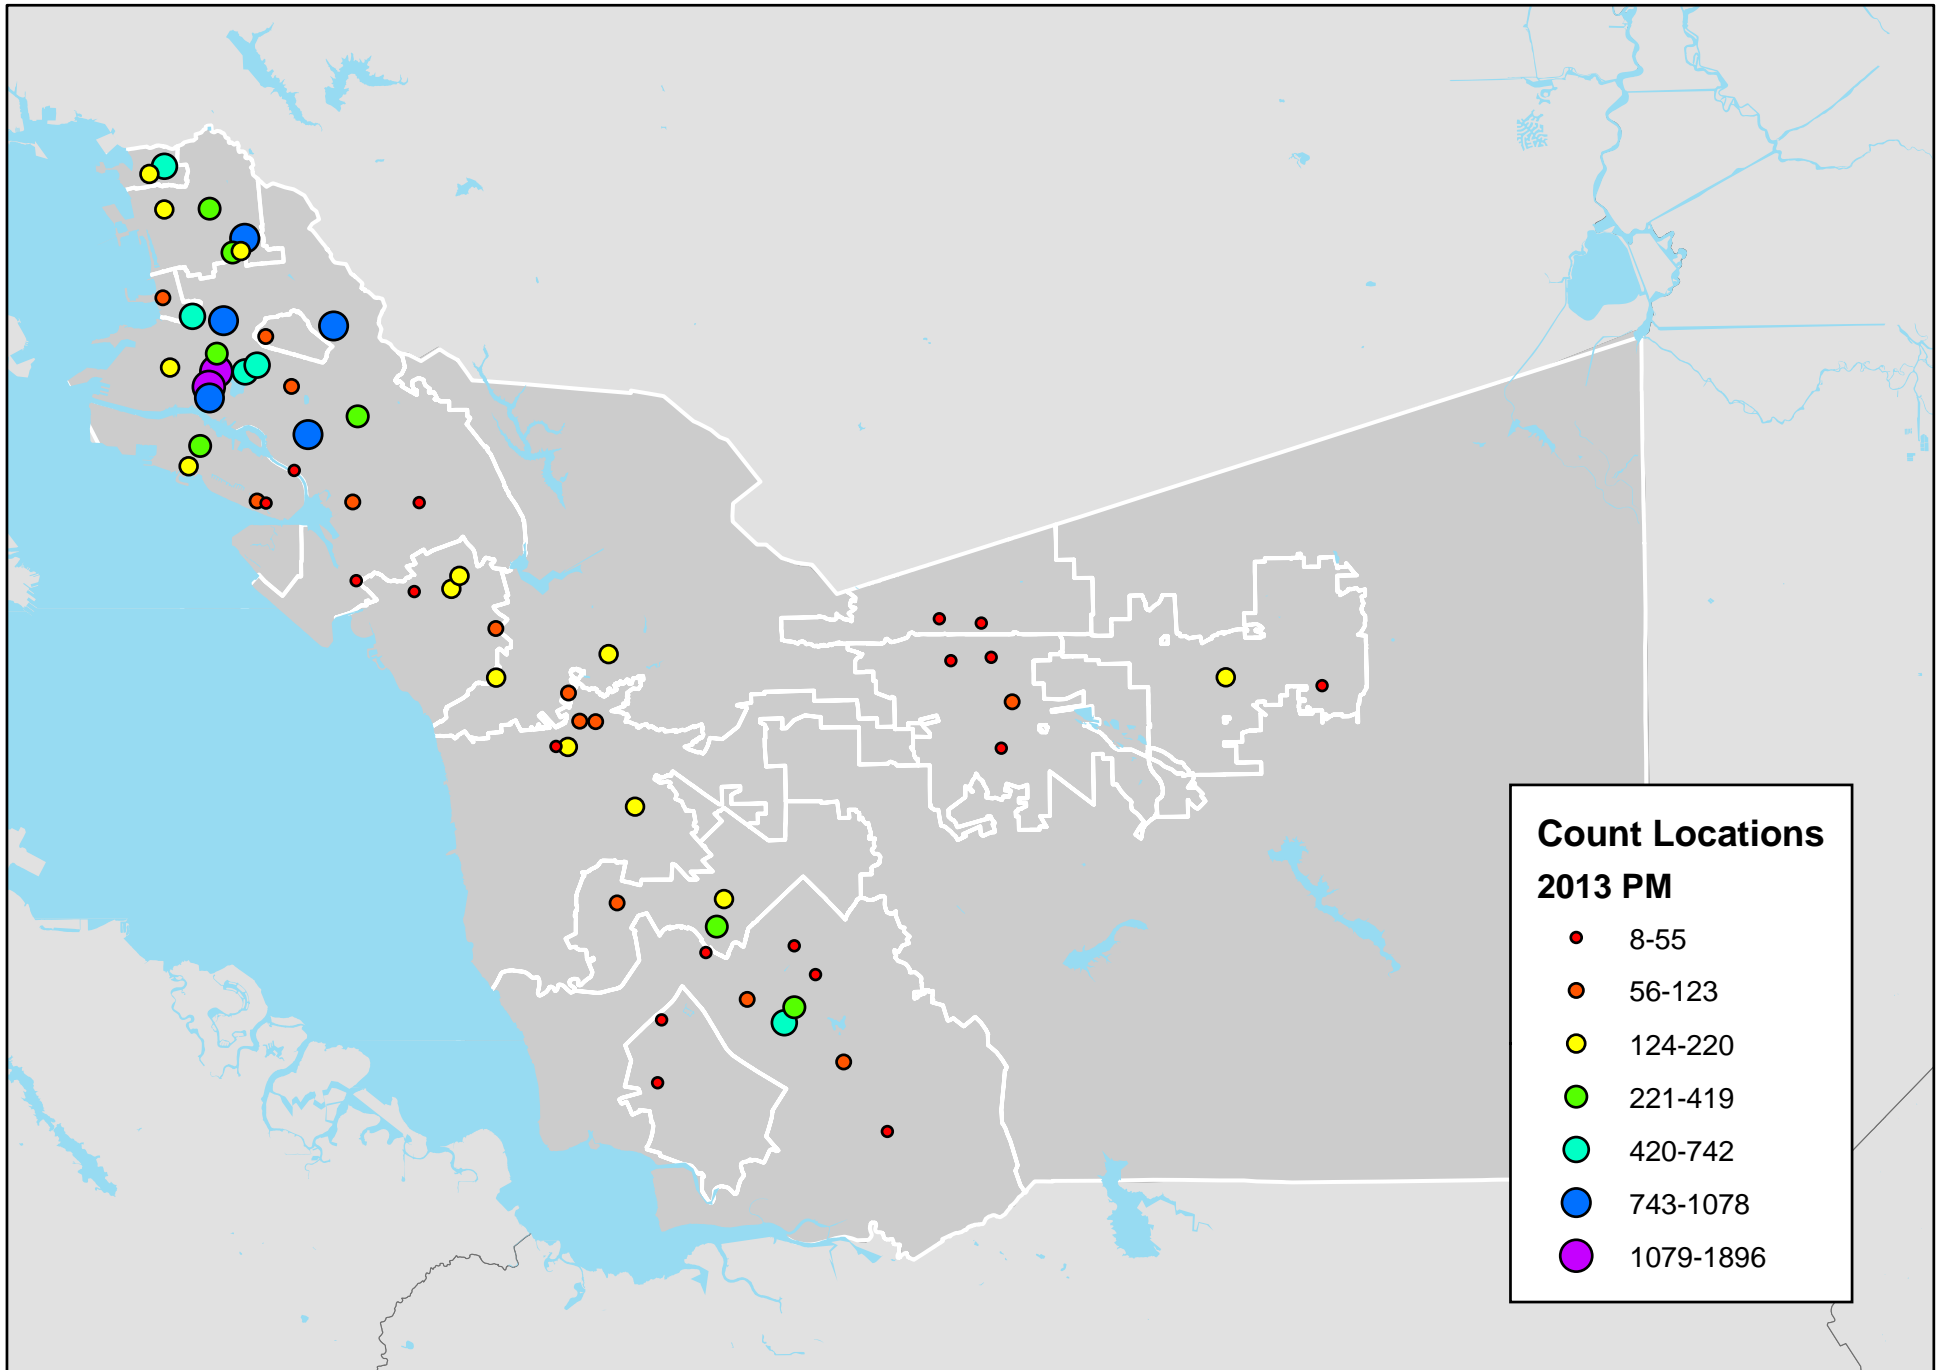

Alameda CTC Bicycle Counts: 2013 PM (4-6 pm)

Alameda CTC Pedestrian Counts: 2013 PM (4-6 pm)

Alameda CTC Bicycle Counts: 2013 Midday (12-2 pm)

Alameda CTC Pedestrian Counts: 2013 Midday (12-2 pm)

Alameda CTC Bicycle Counts: 2013 School (2-4 pm)

Alameda CTC Pedestrian Counts: 2013 School (2-4 pm)