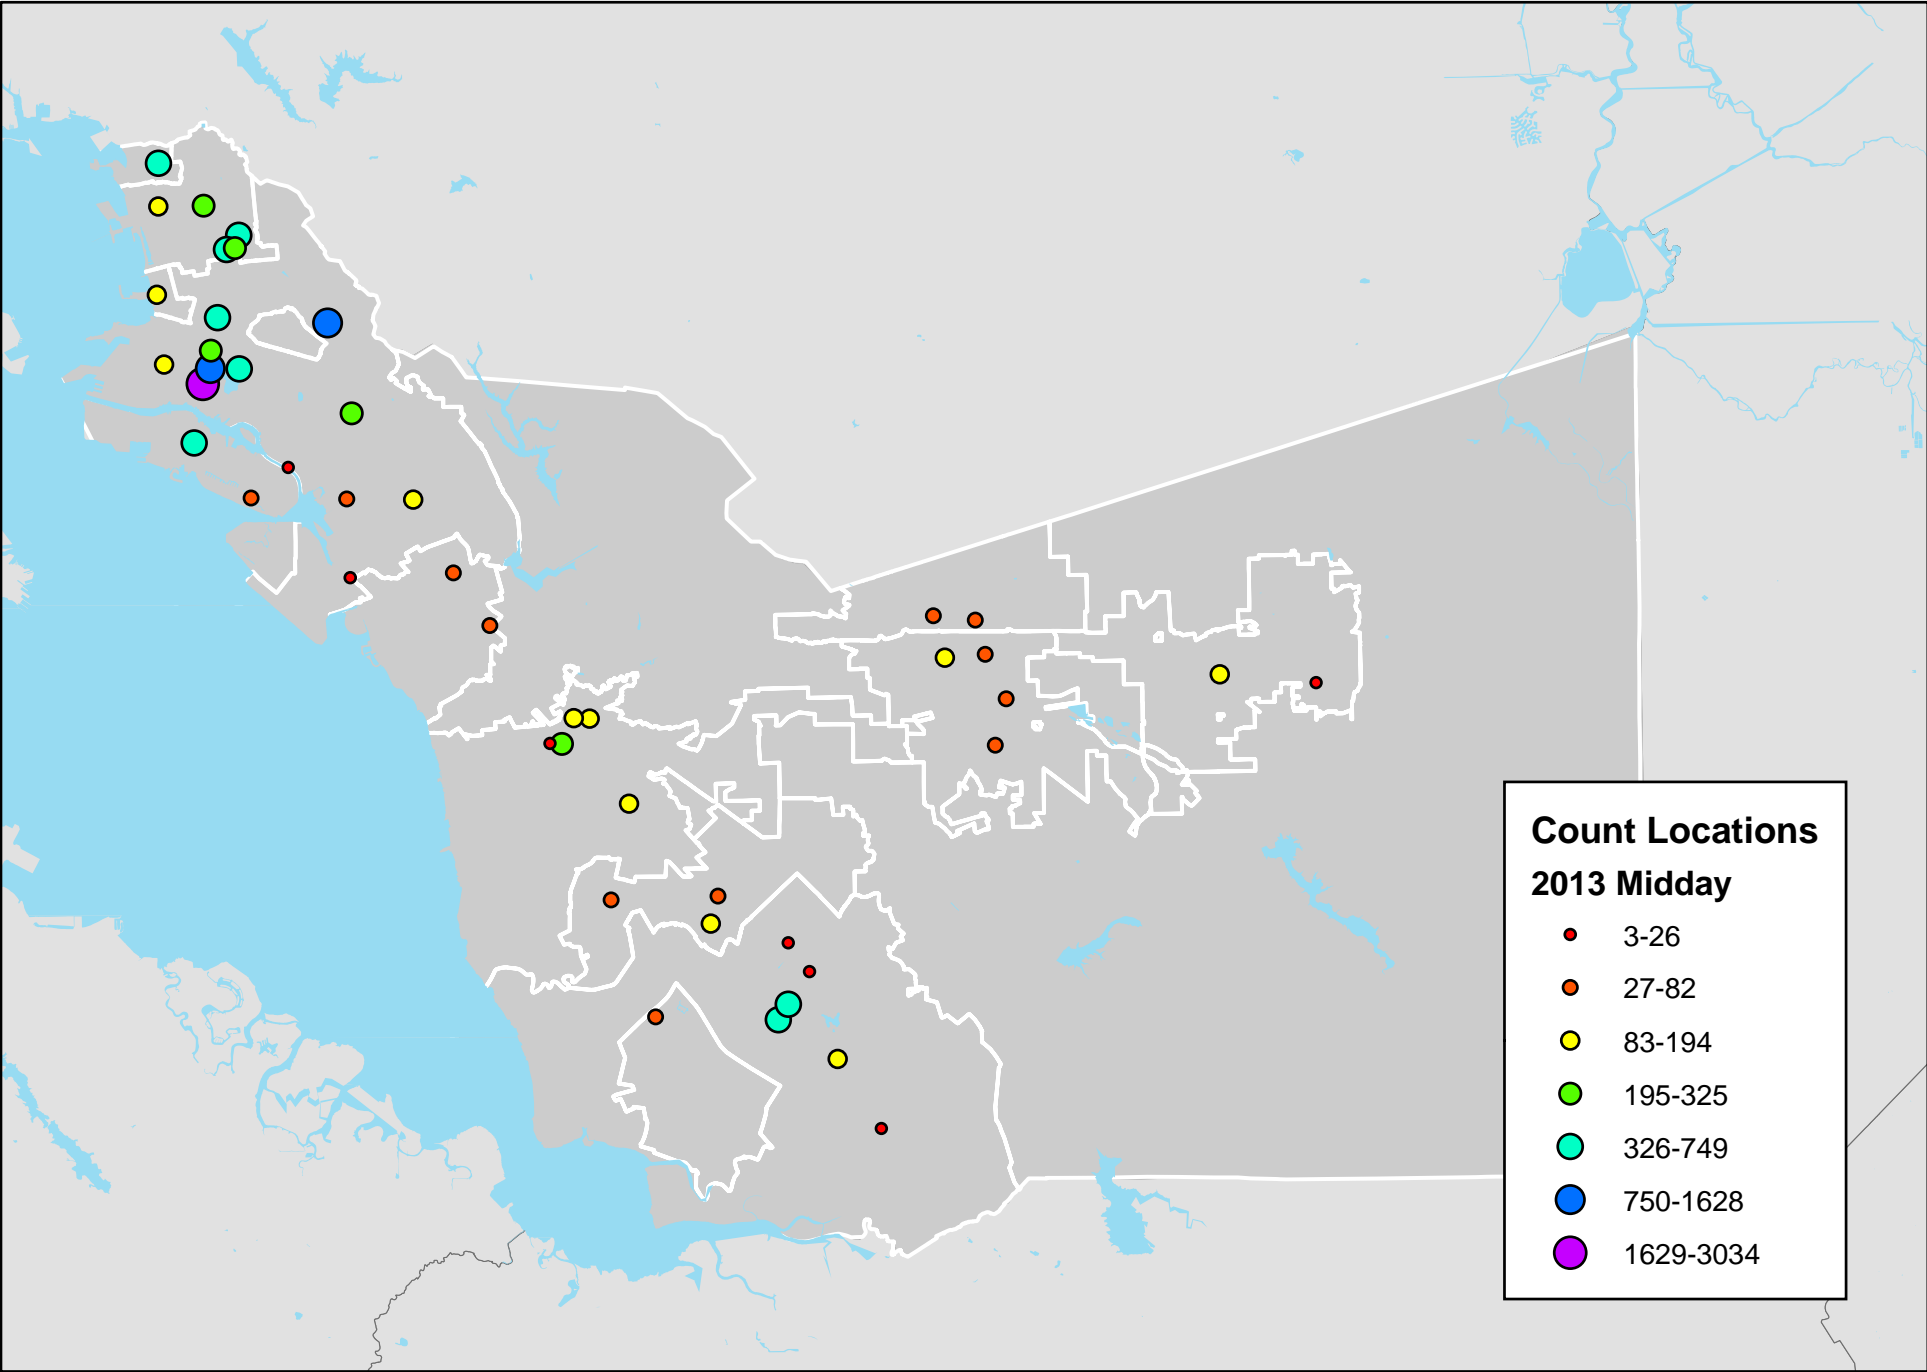

Alameda CTC Bicycle Counts: 2013 PM (4-6 pm)

Alameda CTC Pedestrian Counts: 2013 PM (4-6 pm)

Alameda CTC Bicycle Counts: 2013 Midday (12-2 pm)

Alameda CTC Pedestrian Counts: 2013 Midday (12-2 pm)

Alameda CTC Bicycle Counts: 2013 School (2-4 pm)

Alameda CTC Pedestrian Counts: 2013 School (2-4 pm)