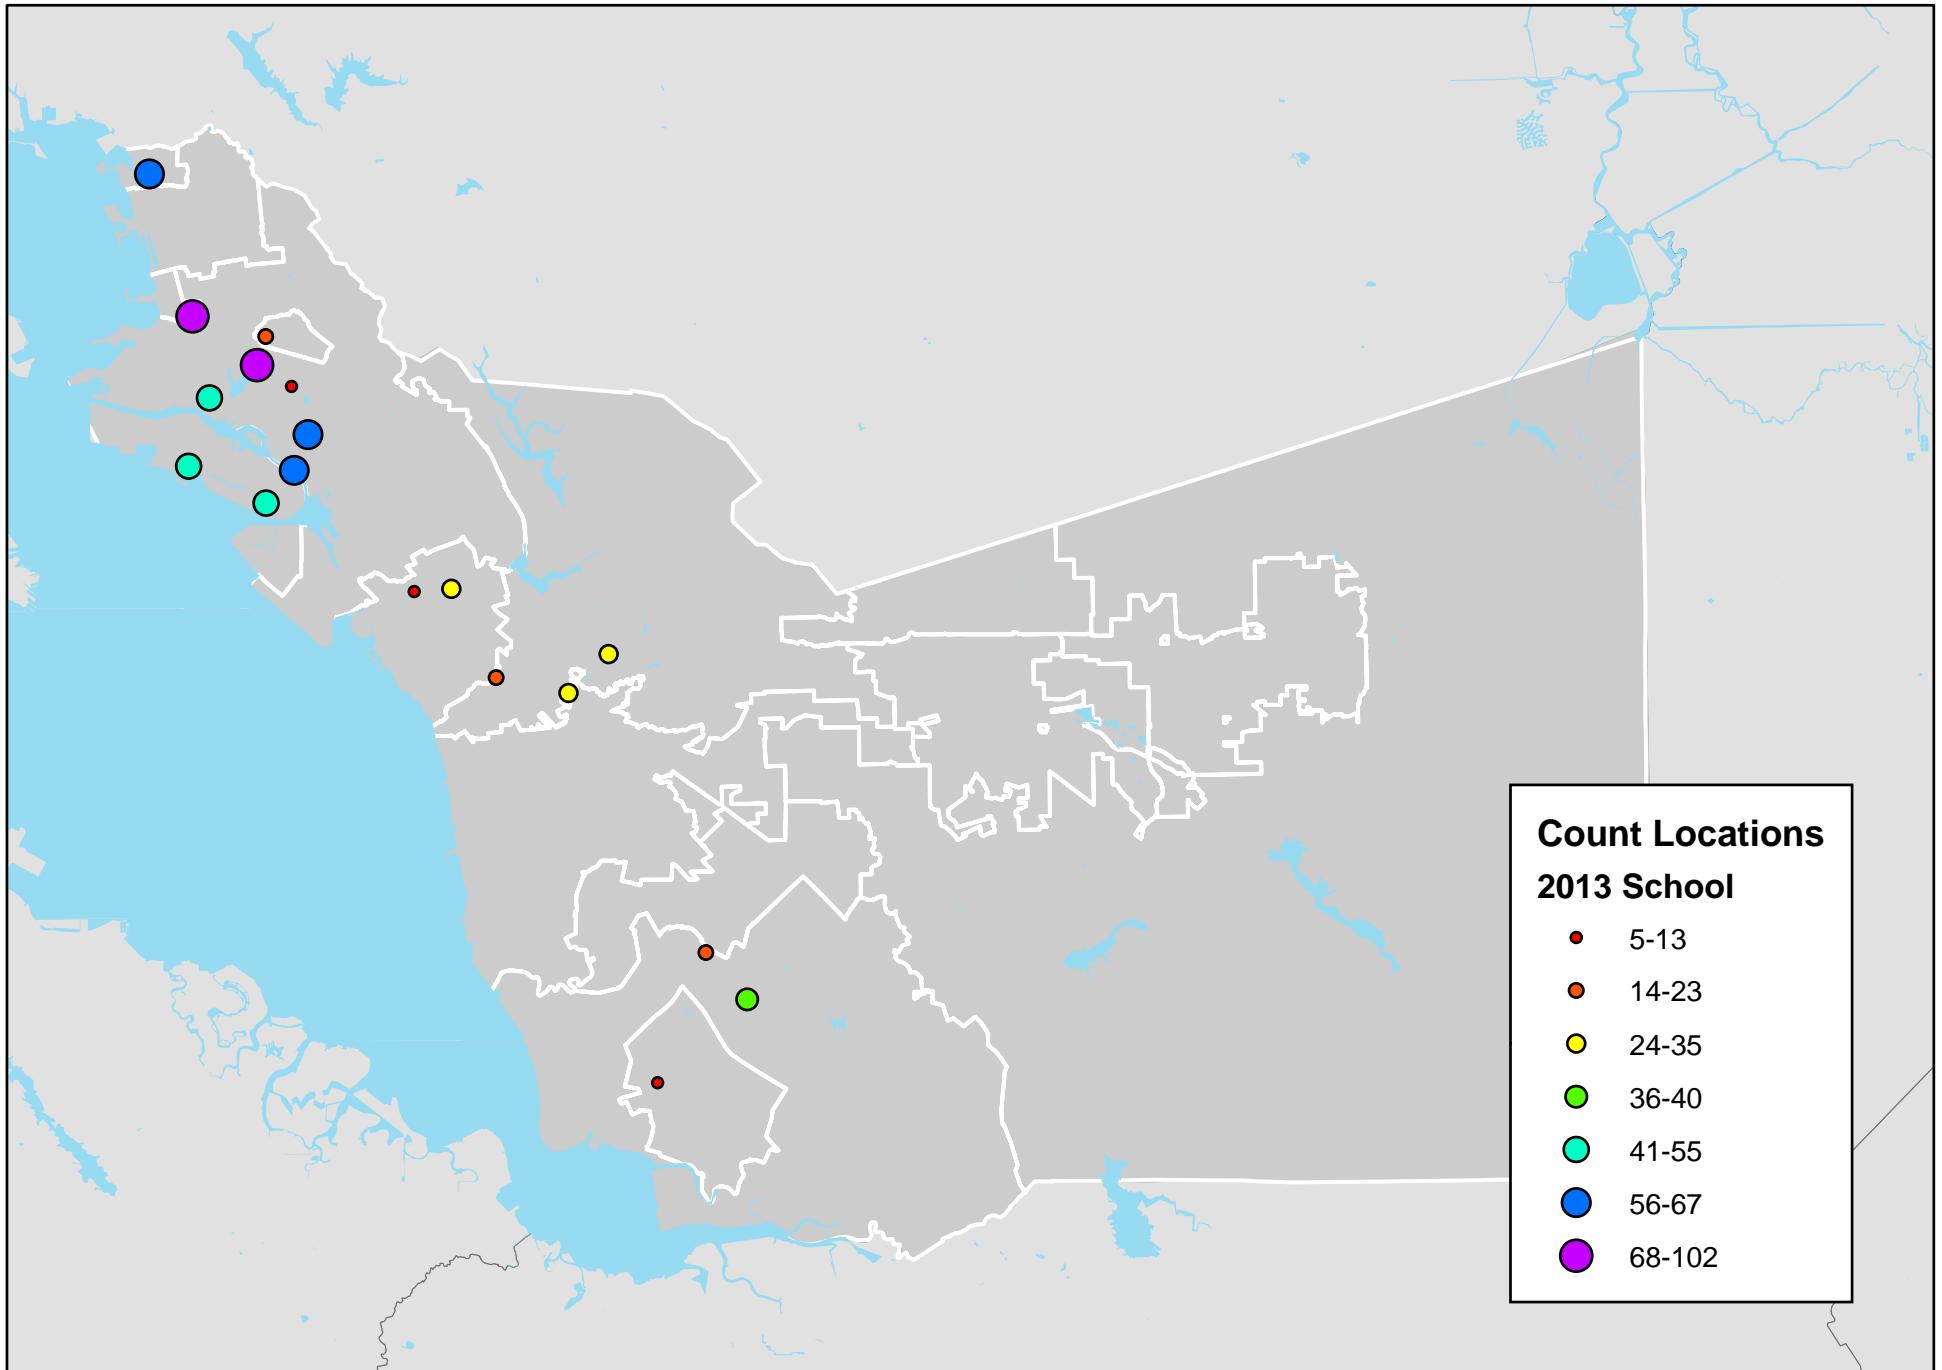

Alameda CTC Bicycle Counts: 2013 PM (4-6 pm)

Alameda CTC Pedestrian Counts: 2013 PM (4-6 pm)

Alameda CTC Bicycle Counts: 2013 Midday (12-2 pm)

Alameda CTC Pedestrian Counts: 2013 Midday (12-2 pm)

Alameda CTC Bicycle Counts: 2013 School (2-4 pm)

Alameda CTC Pedestrian Counts: 2013 School (2-4 pm)