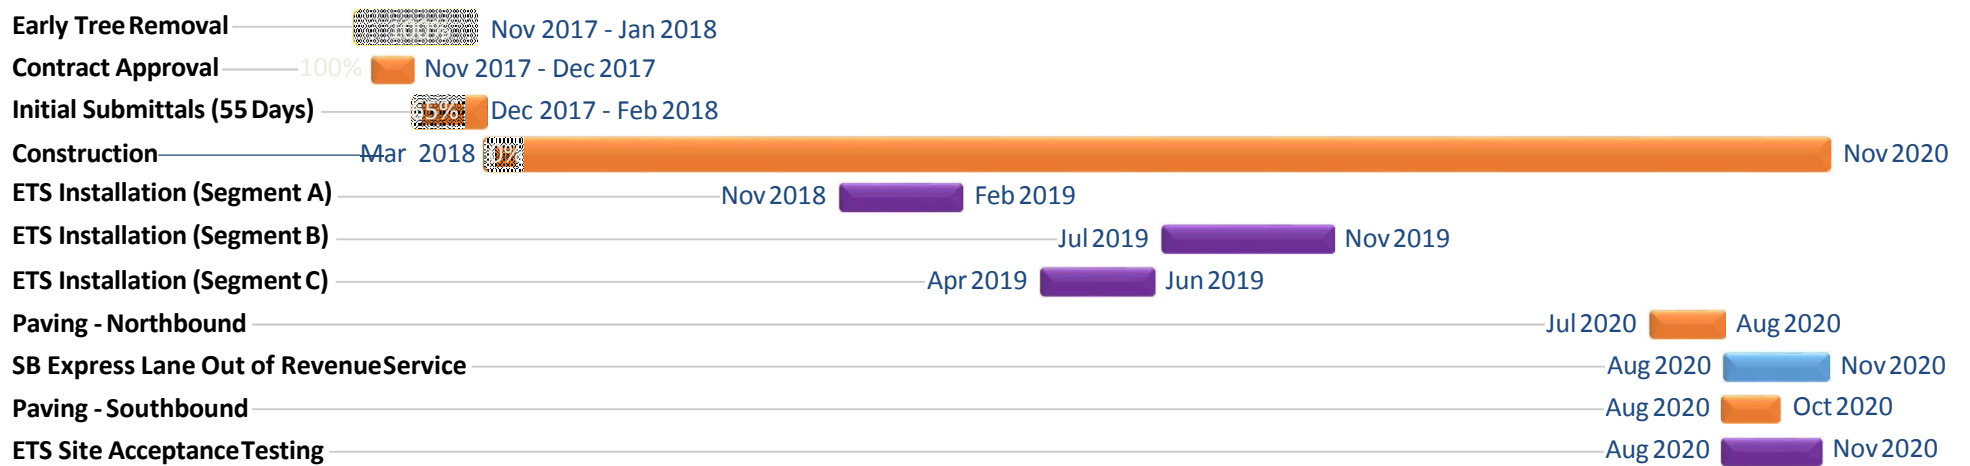

I-680 Sunol Express Lanes

6.3A

Progress Update: February 2018

I-680 Sunol Express Lanes